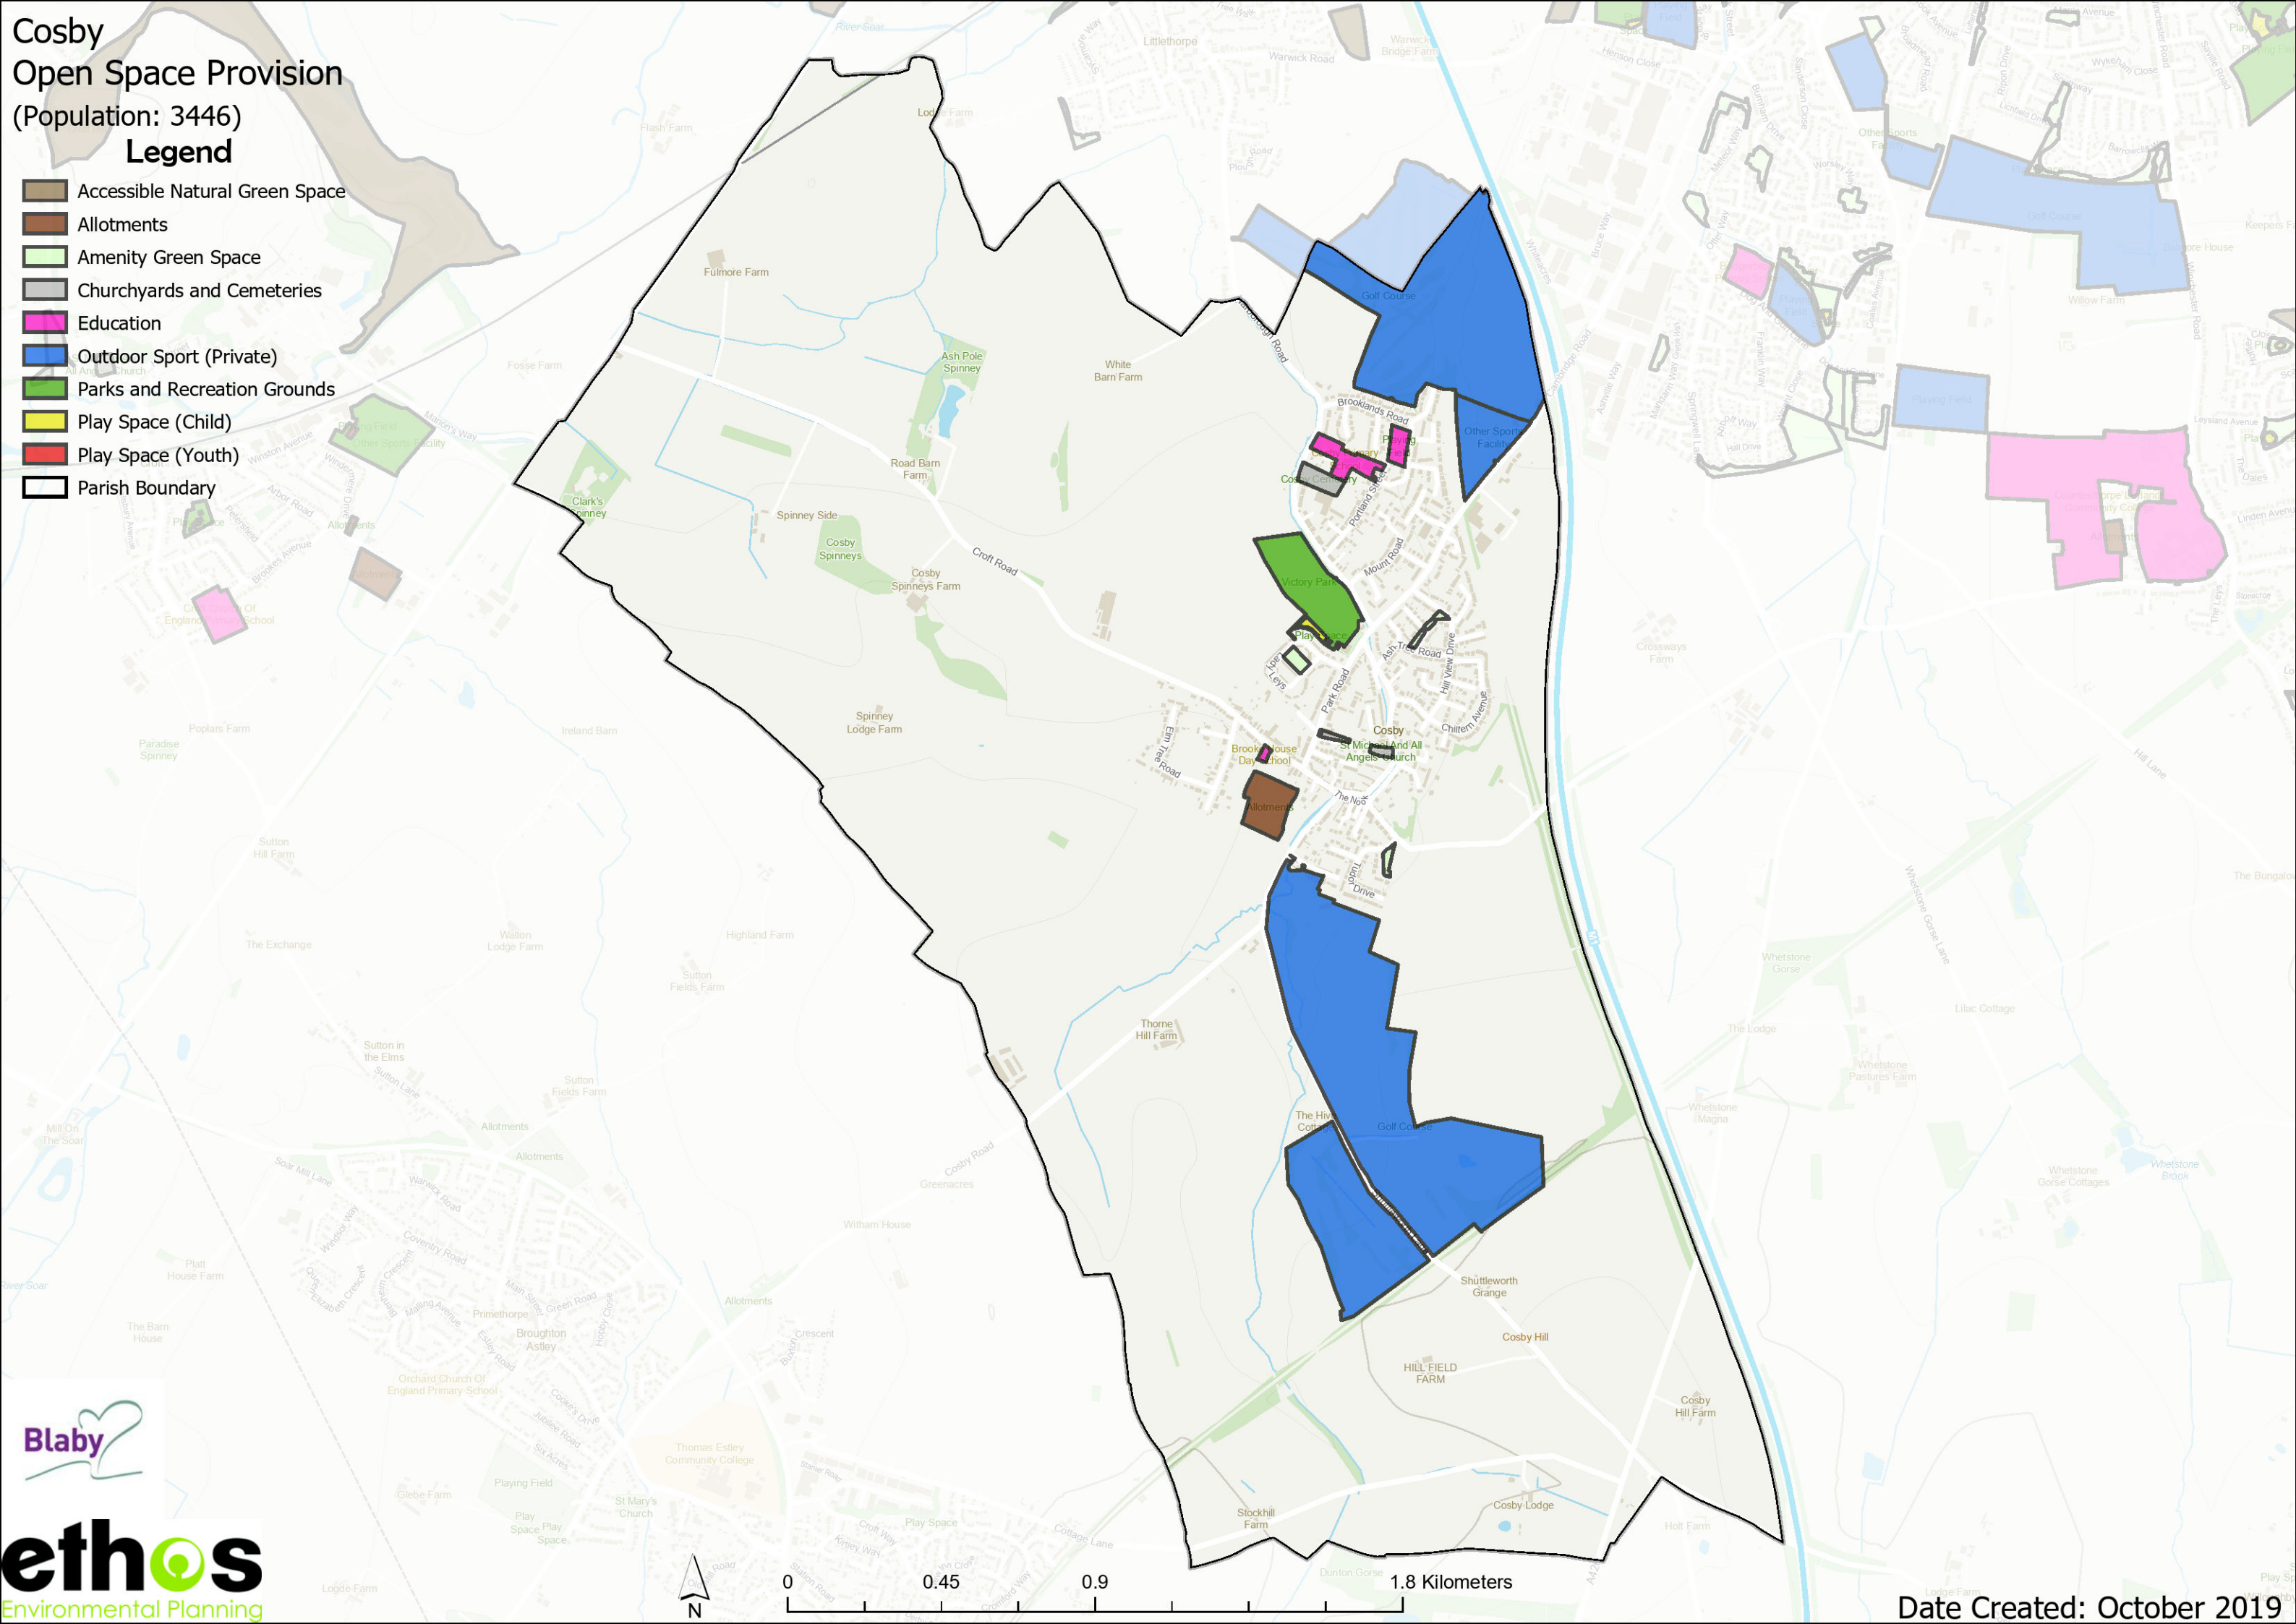

Cosby

Open Space Provision

(Population: 3446)

Legend

- Accessible Natural Green Space
- Allotments
- Amenity Green Space
- Churchyards and Cemeteries
- Education
- Outdoor Sport (Private)
- Parks and Recreation Grounds
- Play Space (Child)
- Play Space (Youth)
- Parish Boundary

Date Created: October 2019