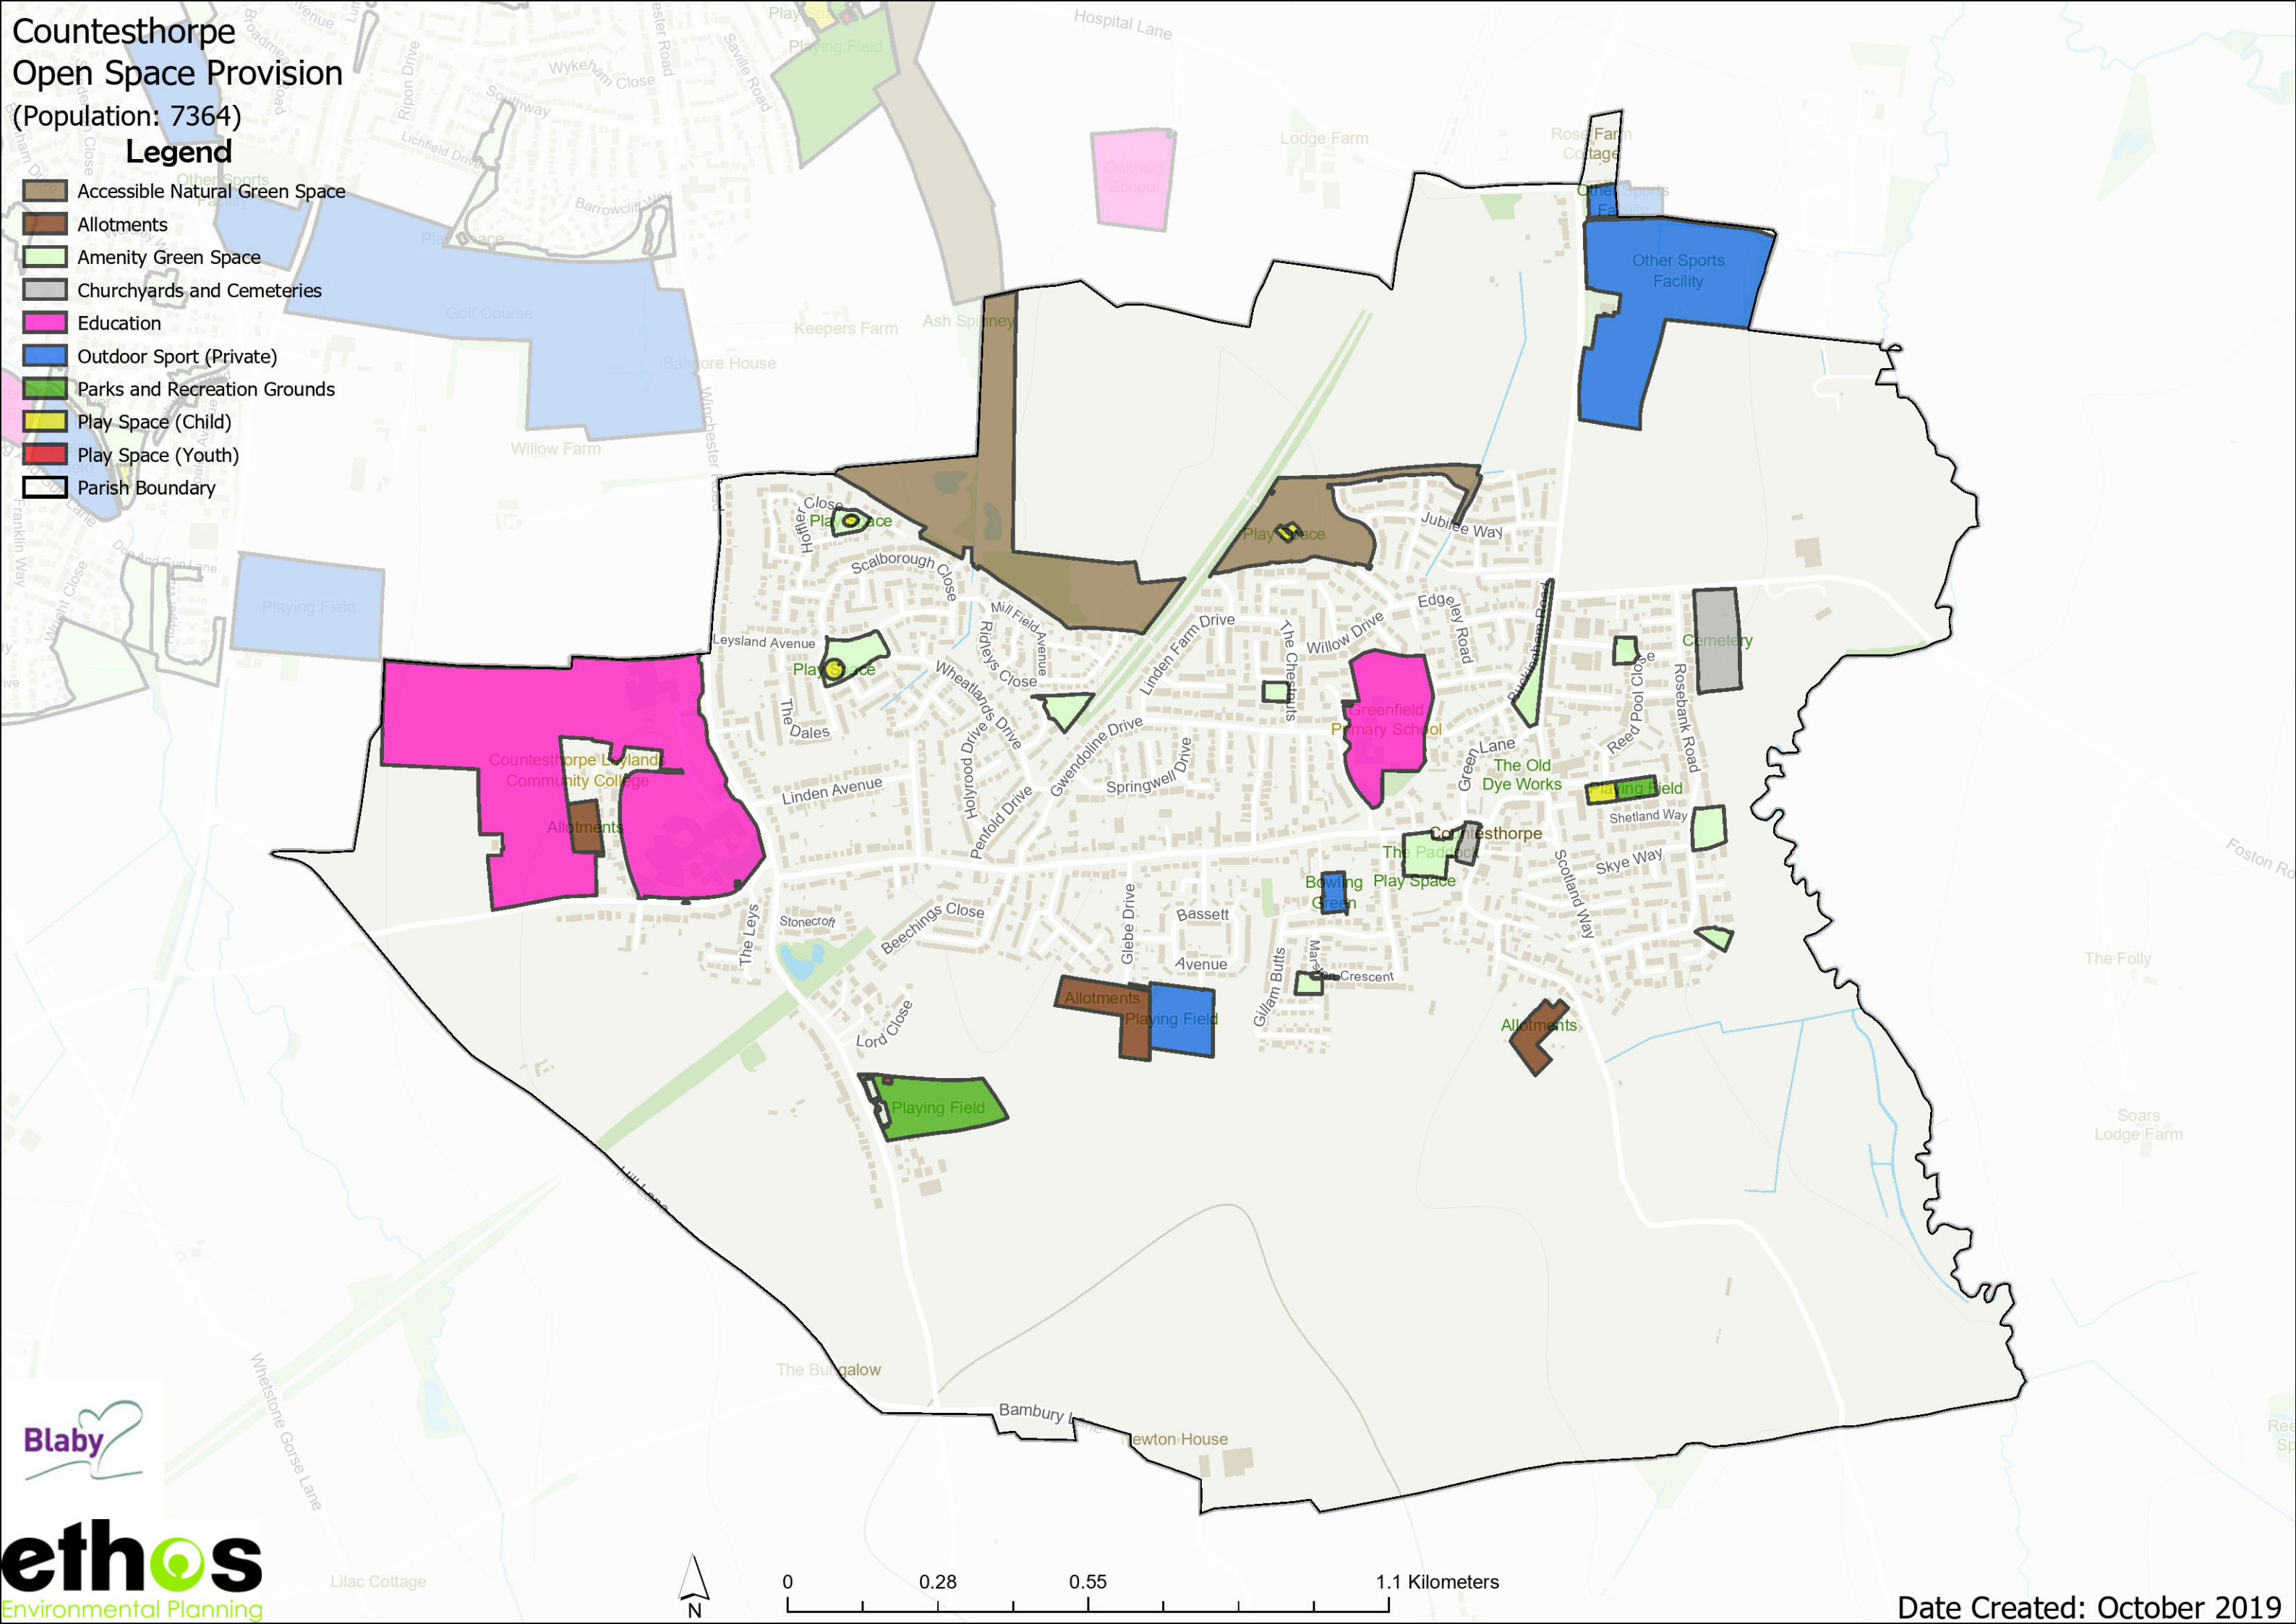

Countesthorpe Open Space Provision

(Population: 7364)

Legend

- Accessible Natural Green Space
- Allotments
- Amenity Green Space
- Churchyards and Cemeteries
- Education
- Outdoor Sport (Private)
- Parks and Recreation Grounds
- Play Space (Child)
- Play Space (Youth)
- Parish Boundary