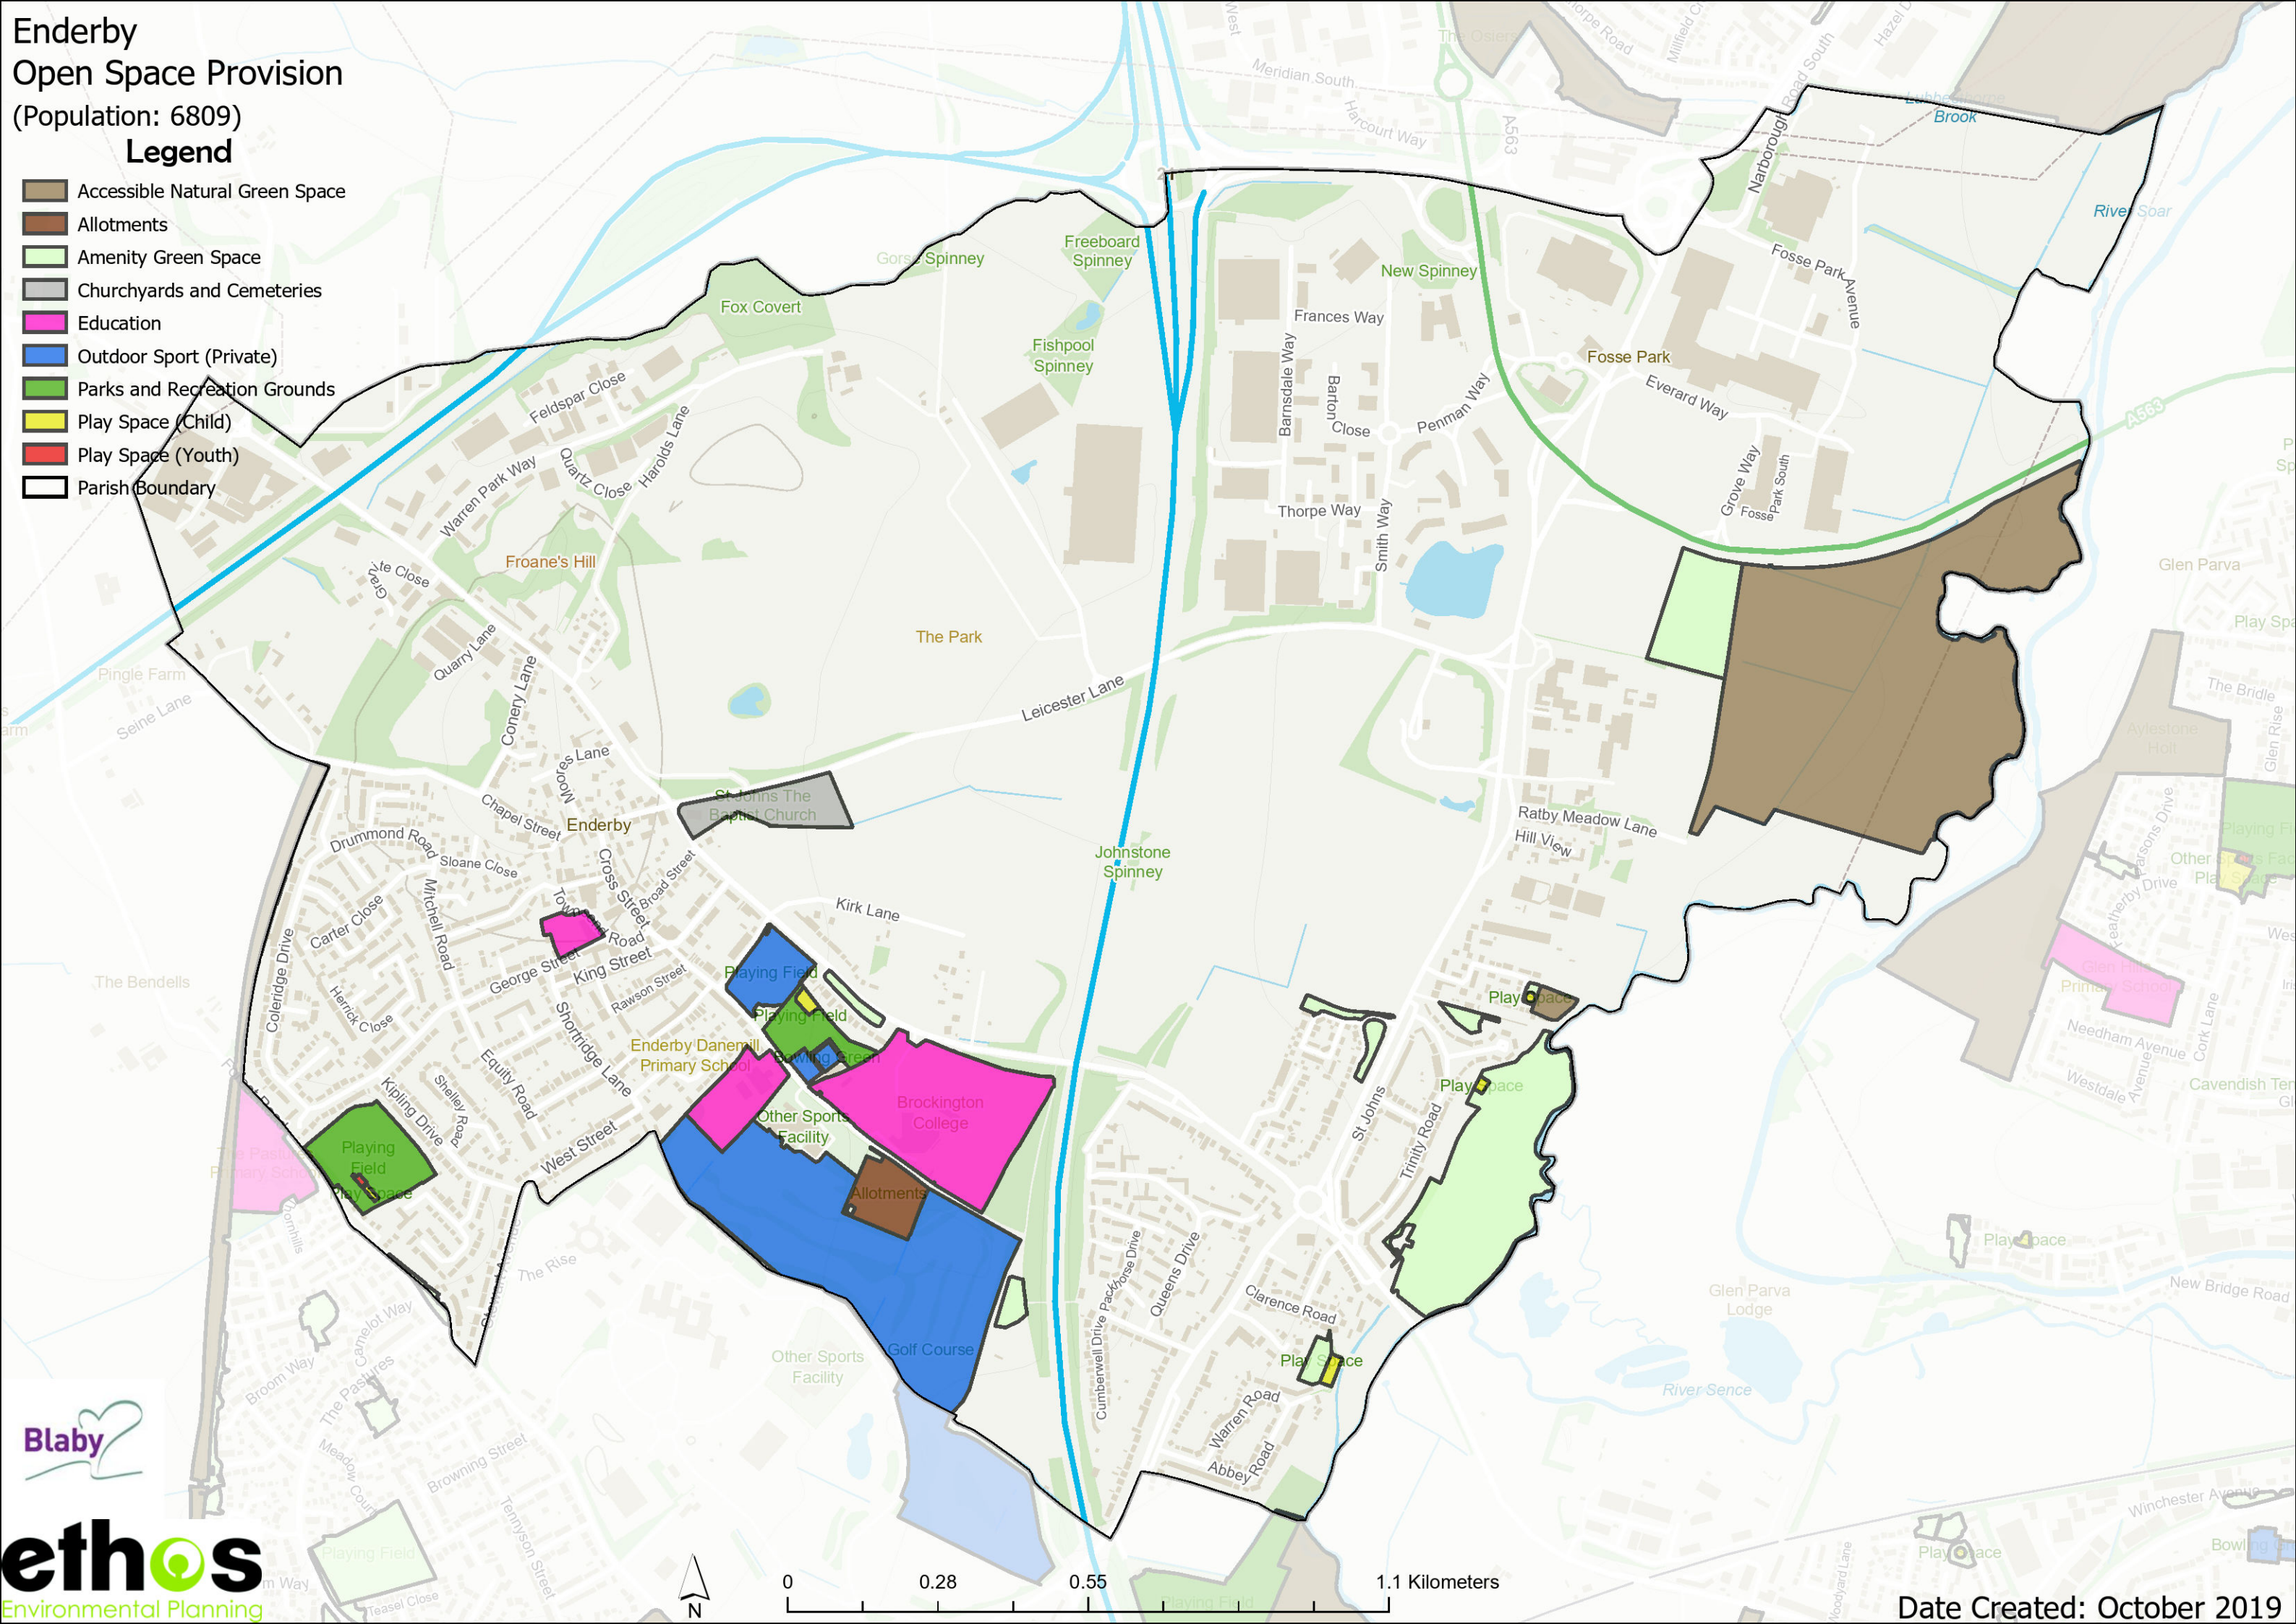

Enderby Open Space Provision

(Population: 6809)

Legend

- Accessible Natural Green Space
- Allotments
- Amenity Green Space
- Churchyards and Cemeteries
- Education
- Outdoor Sport (Private)
- Parks and Recreation Grounds
- Play Space (Child)
- Play Space (Youth)
- Parish Boundary

0 0.28 0.55 1.1 Kilometers