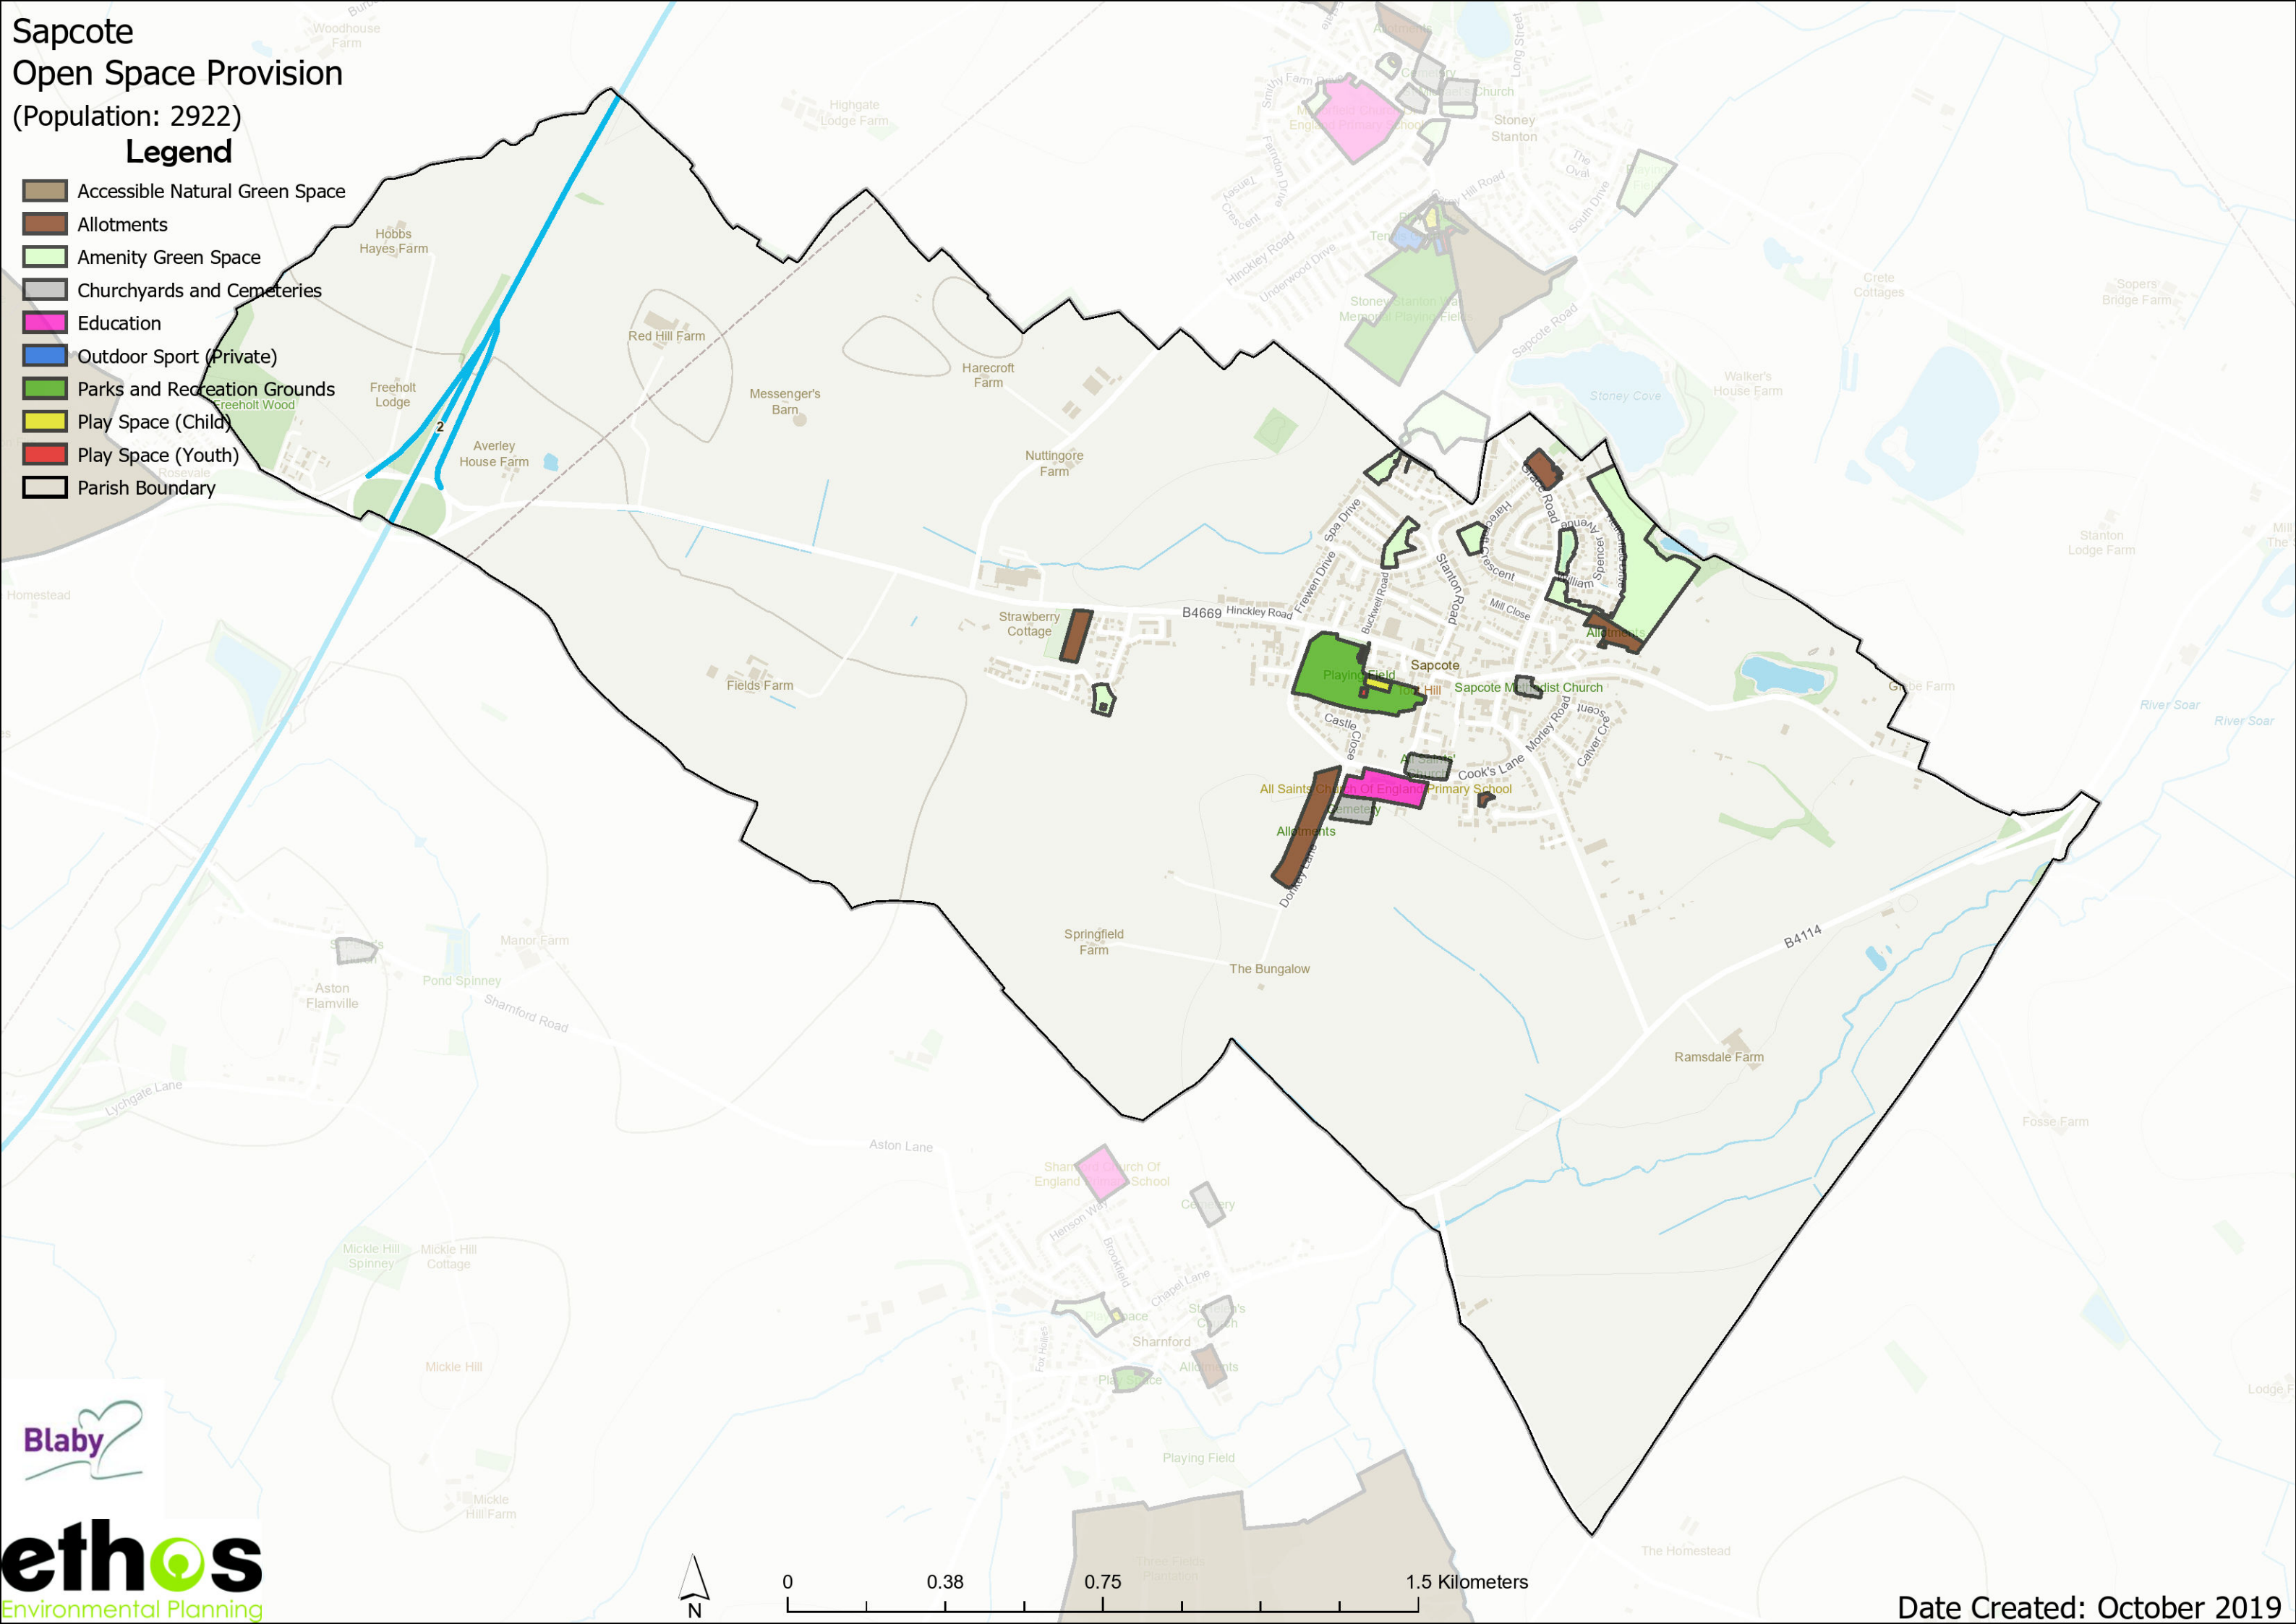

Sapcote

Open Space Provision

(Population: 2922)

Legend

- Accessible Natural Green Space
- Allotments
- Amenity Green Space
- Churchyards and Cemeteries
- Education
- Outdoor Sport (Private)
- Parks and Recreation Grounds
- Play Space (Child)
- Play Space (Youth)
- Parish Boundary