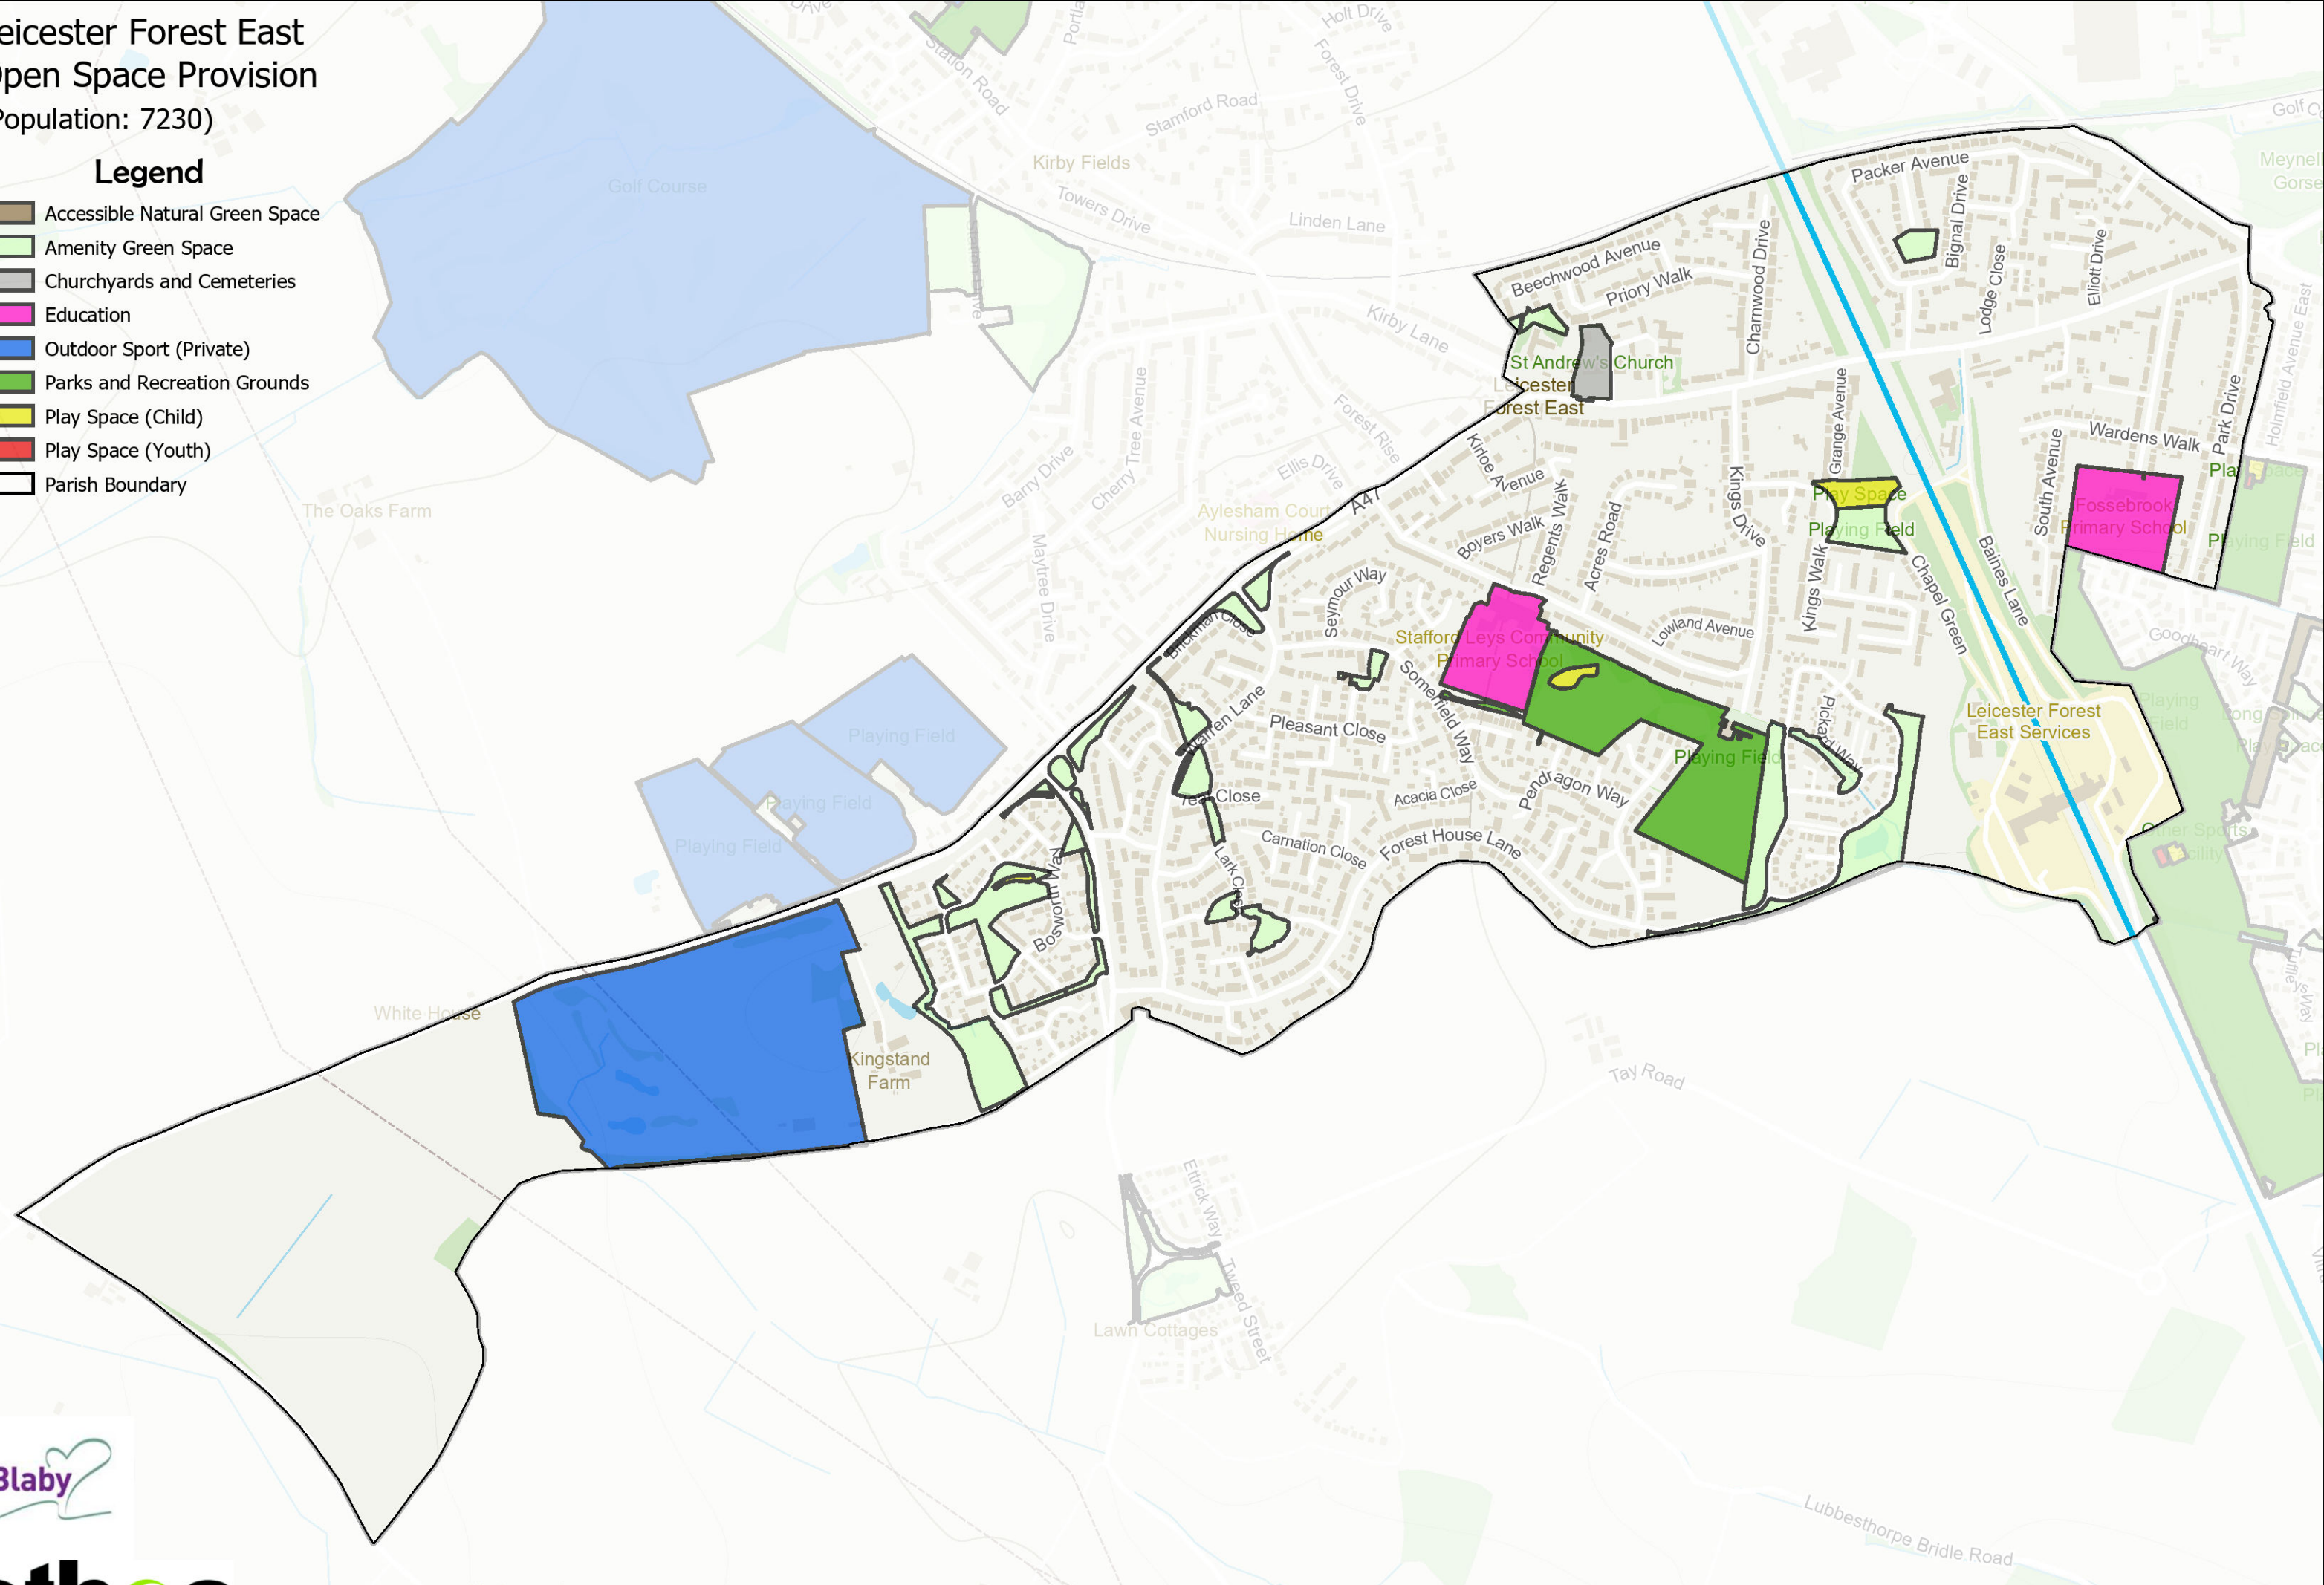

Leicester Forest East Open Space Provision (Population: 7230)

Legend

- Accessible Natural Green Space
- Amenity Green Space
- Churchyards and Cemeteries
- Education
- Outdoor Sport (Private)
- Parks and Recreation Grounds
- Play Space (Child)
- Play Space (Youth)
- Parish Boundary