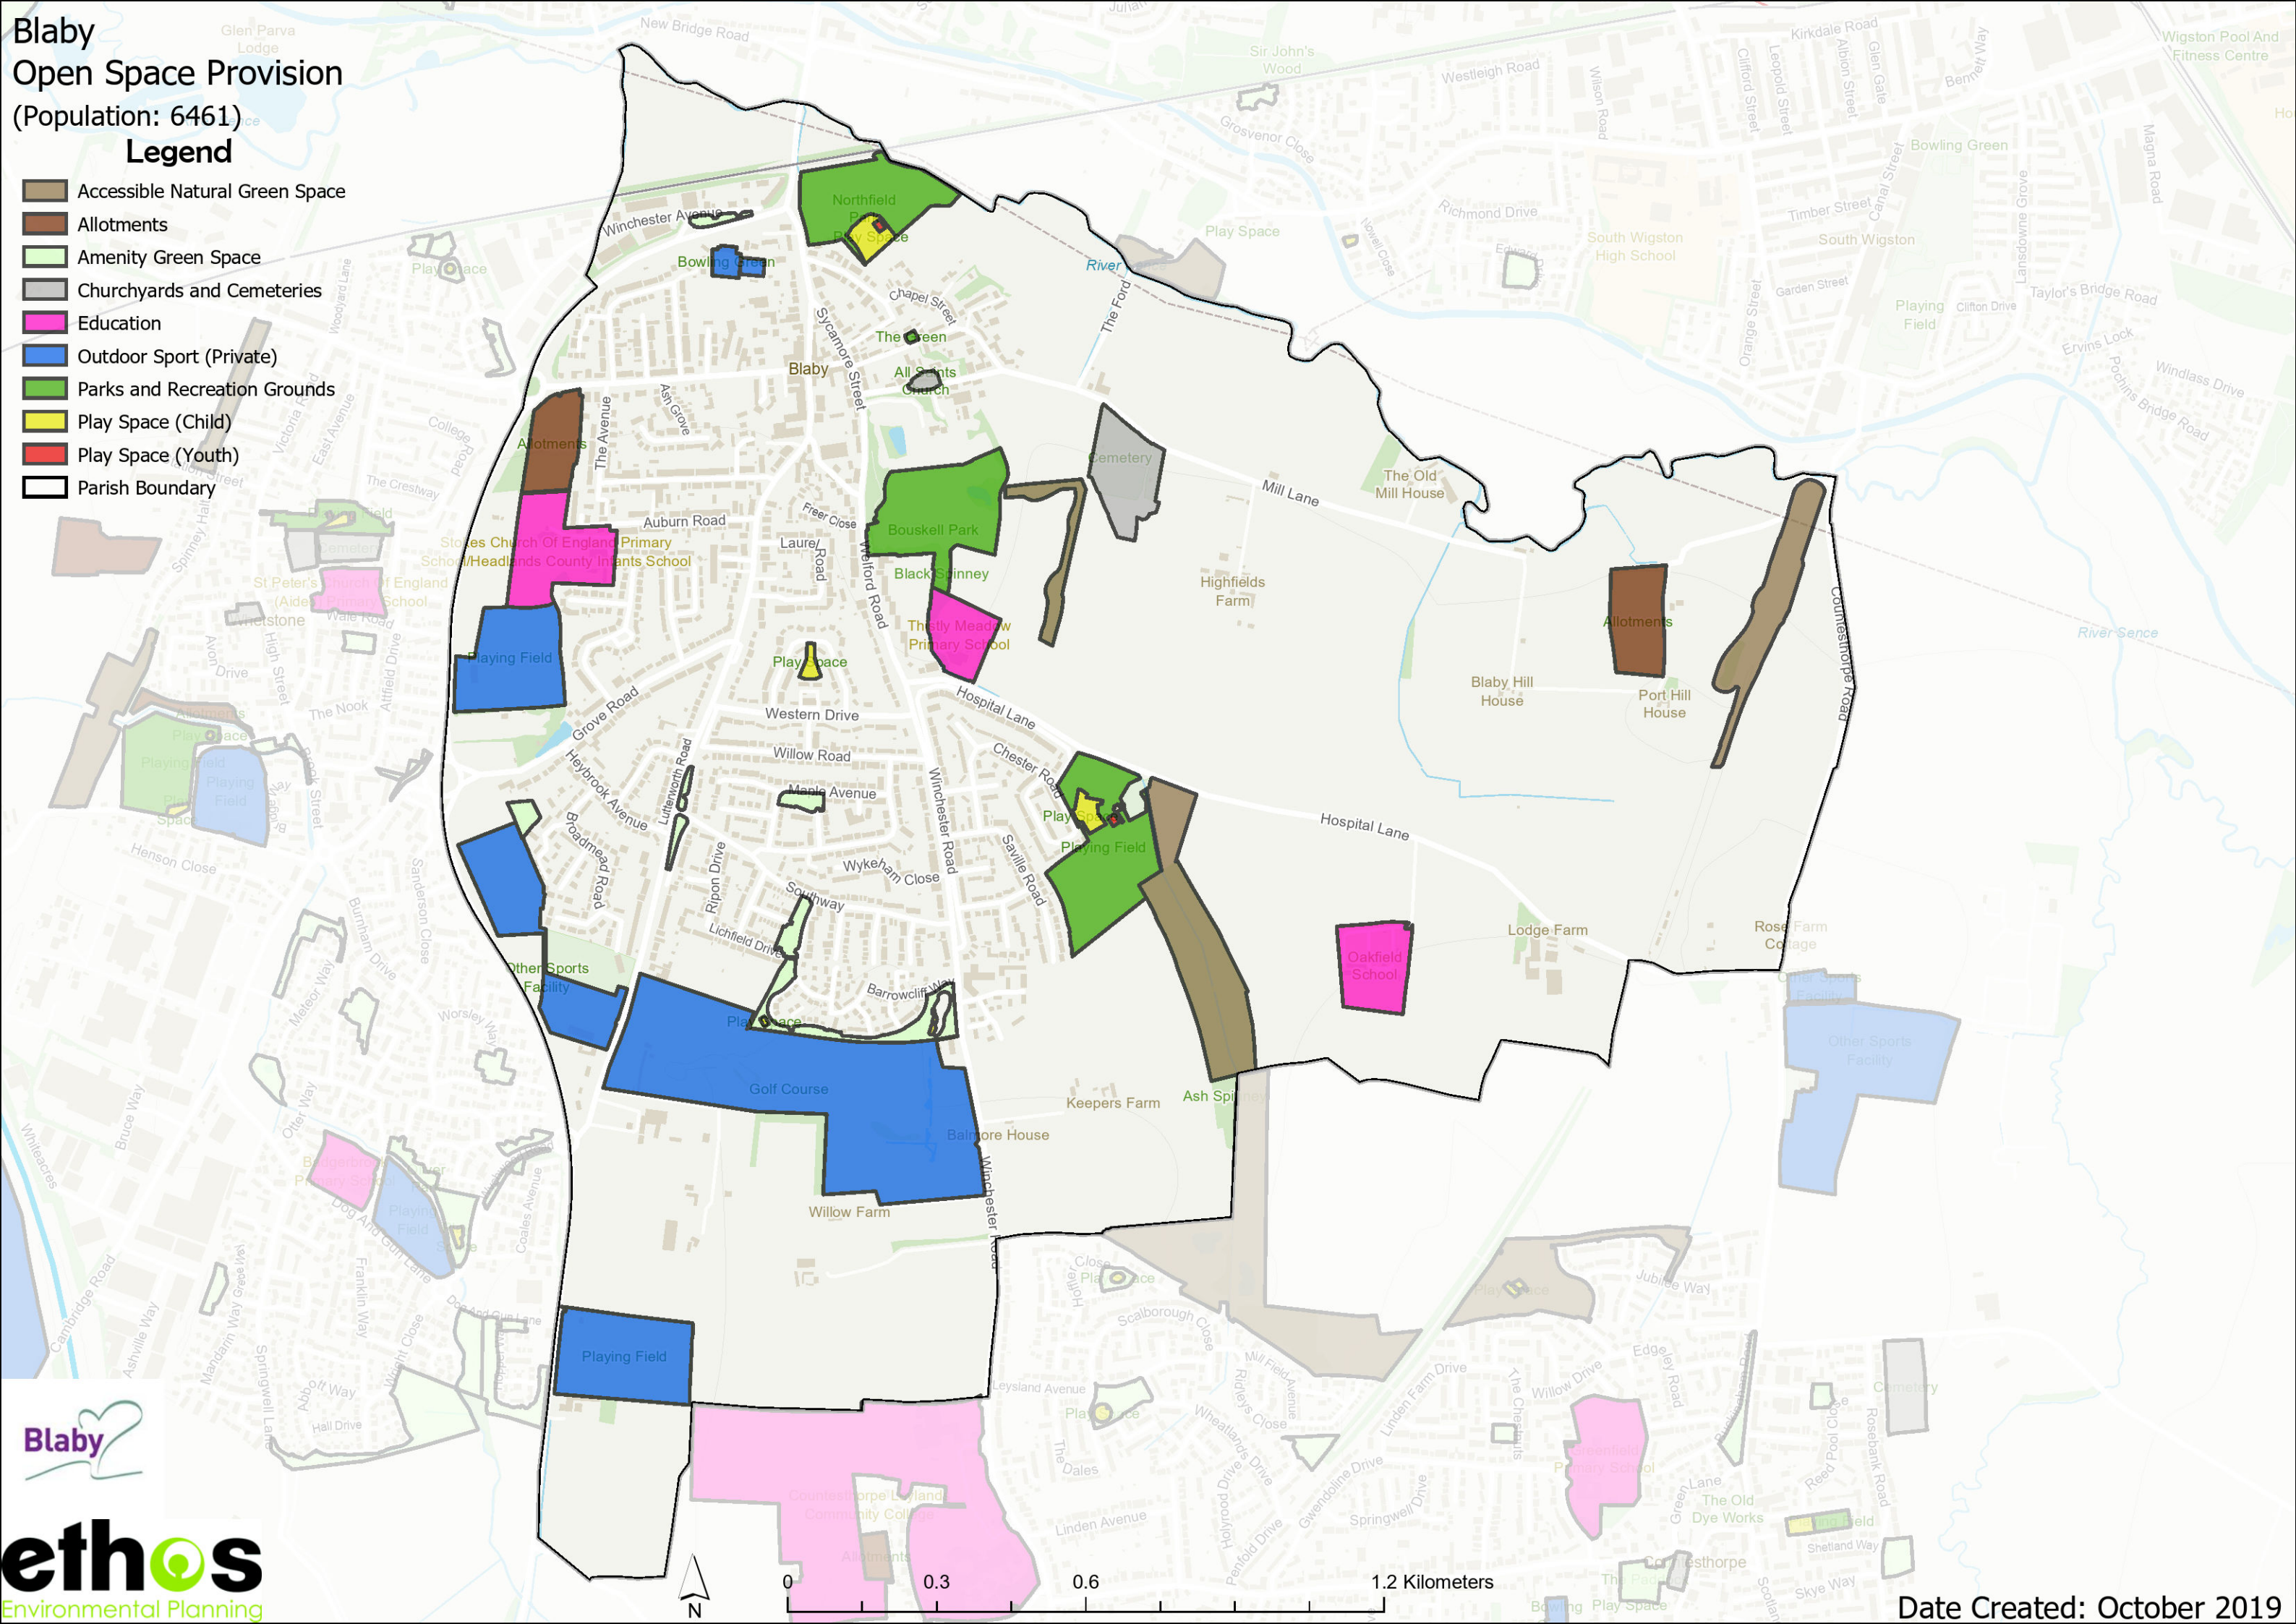

Blaby Open Space Provision

(Population: 6461)

Legend

- Accessible Natural Green Space
- Allotments
- Amenity Green Space
- Churchyards and Cemeteries
- Education
- Outdoor Sport (Private)
- Parks and Recreation Grounds
- Play Space (Child)
- Play Space (Youth)
- Parish Boundary