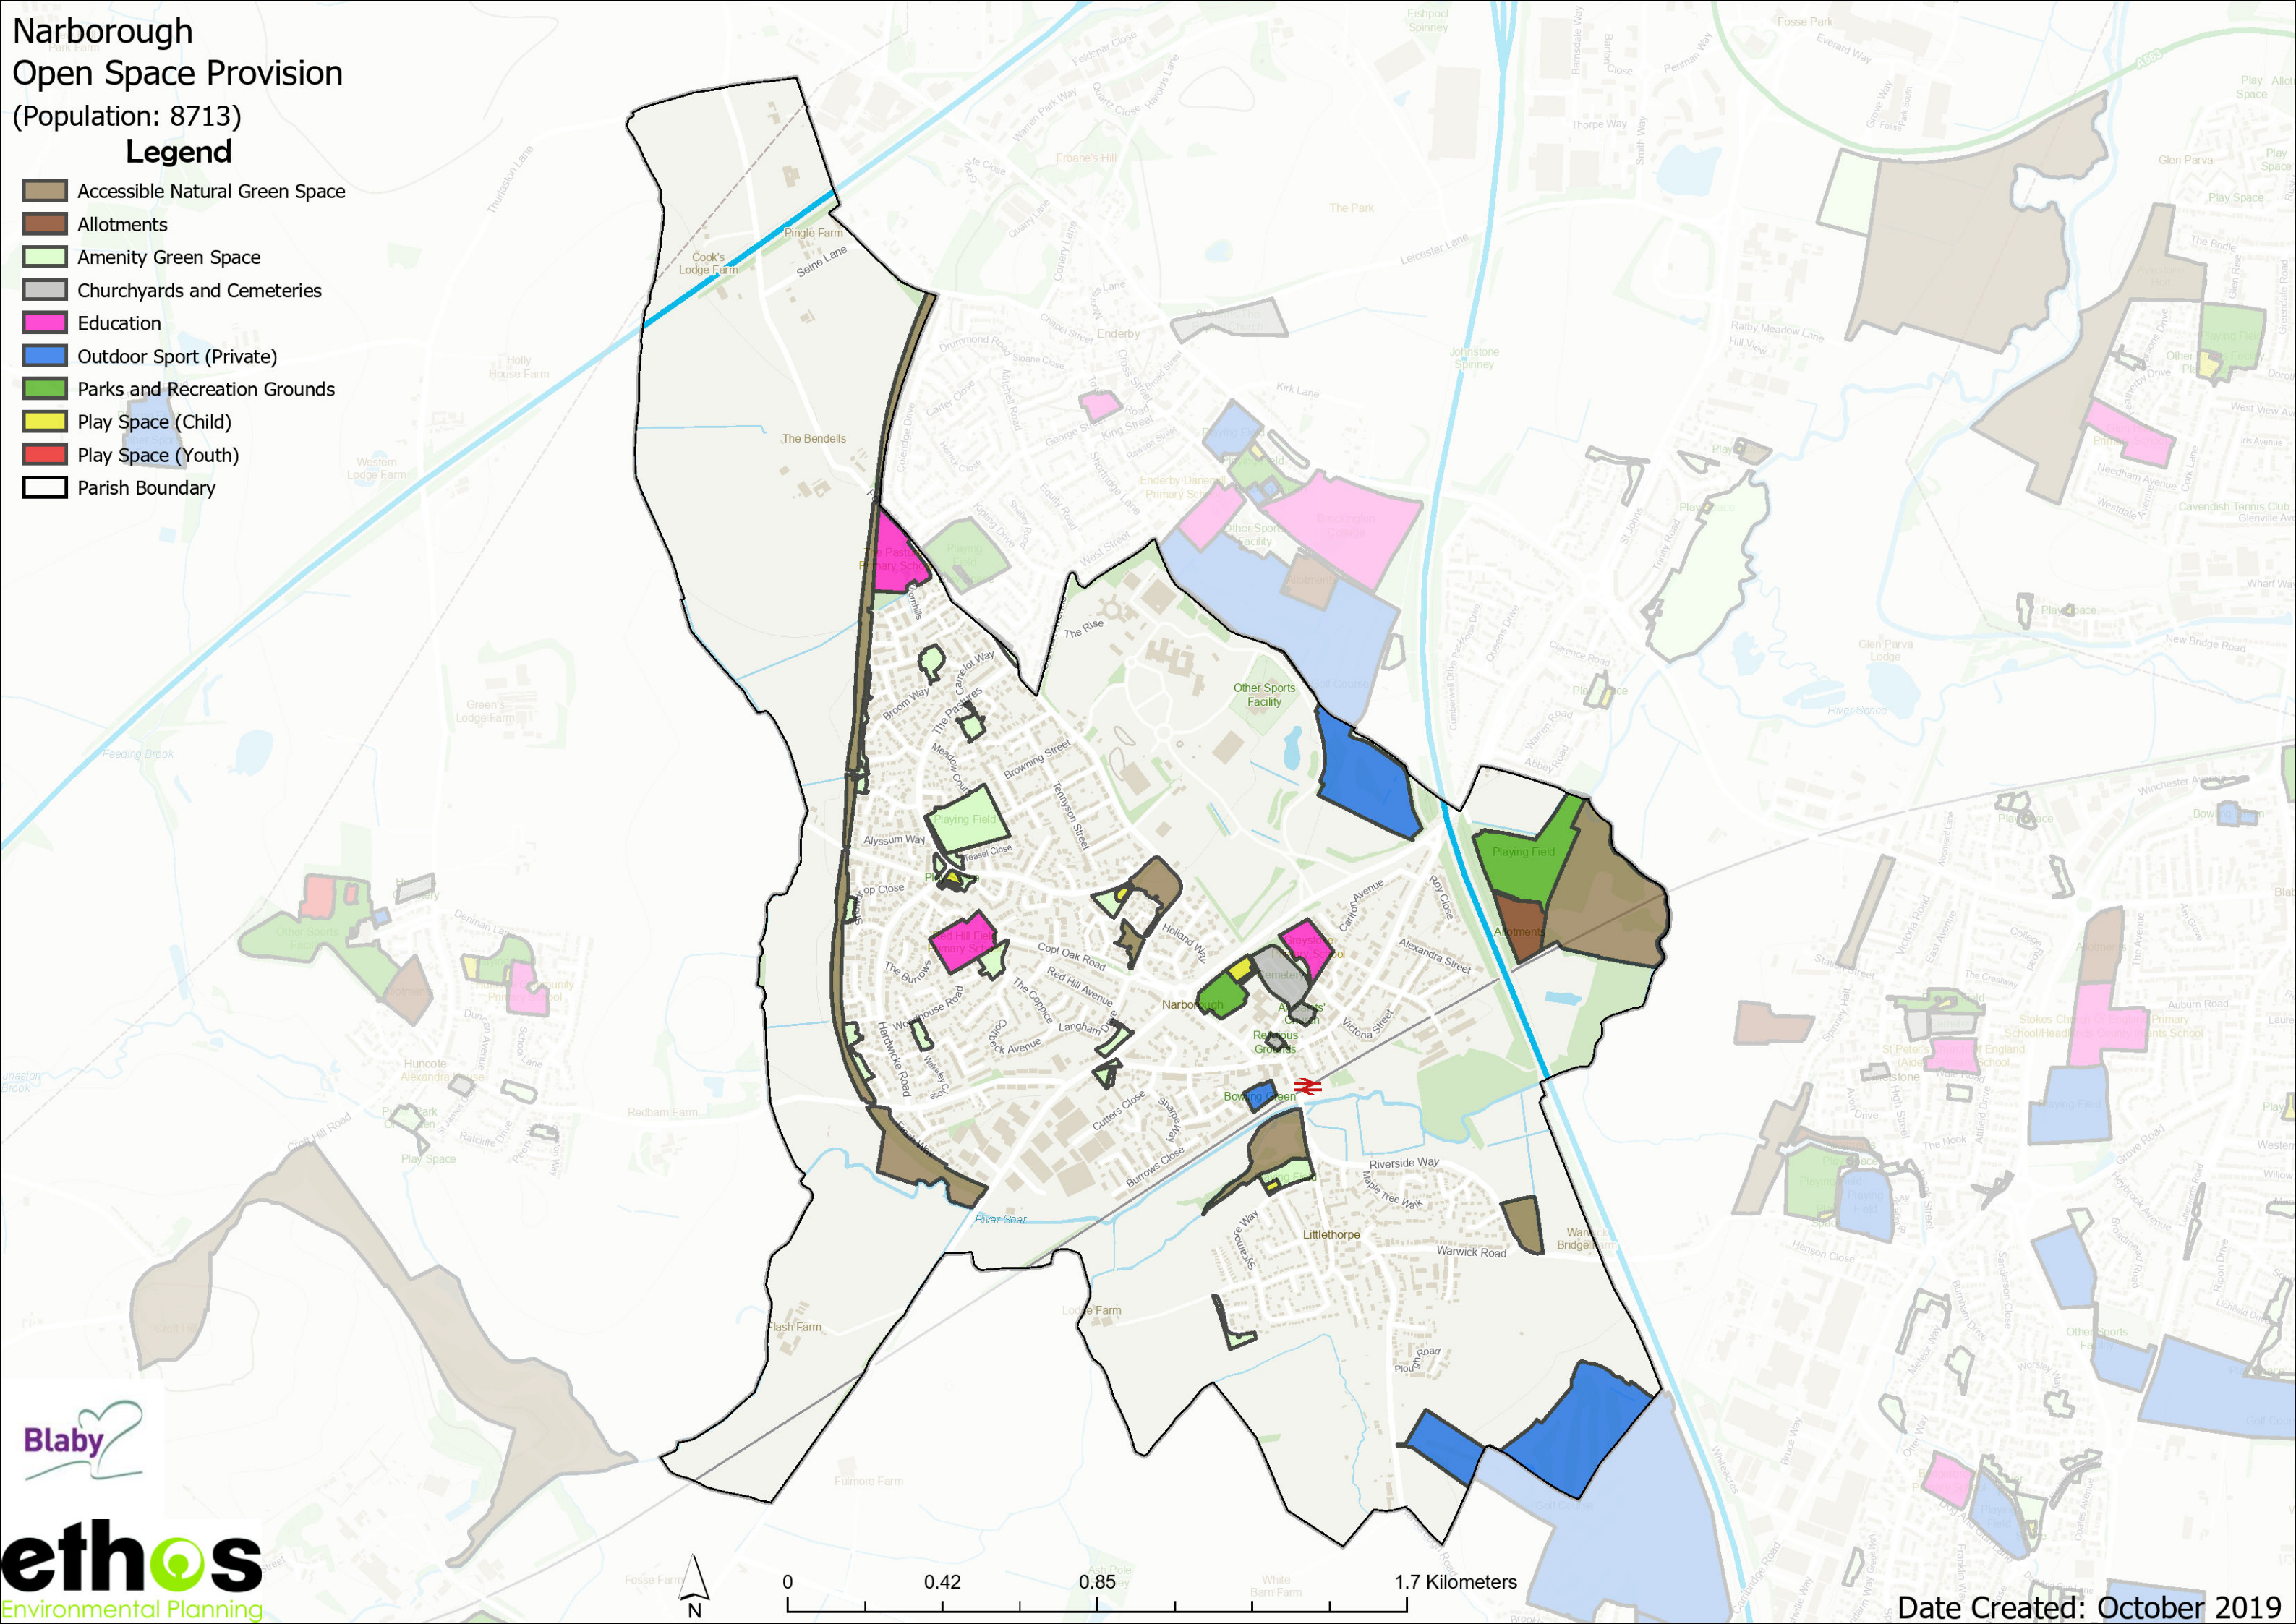

Narborough

Open Space Provision

(Population: 8713)

Legend

- Accessible Natural Green Space
- Allotments
- Amenity Green Space
- Churchyards and Cemeteries
- Education
- Outdoor Sport (Private)
- Parks and Recreation Grounds
- Play Space (Child)
- Play Space (Youth)
- Parish Boundary