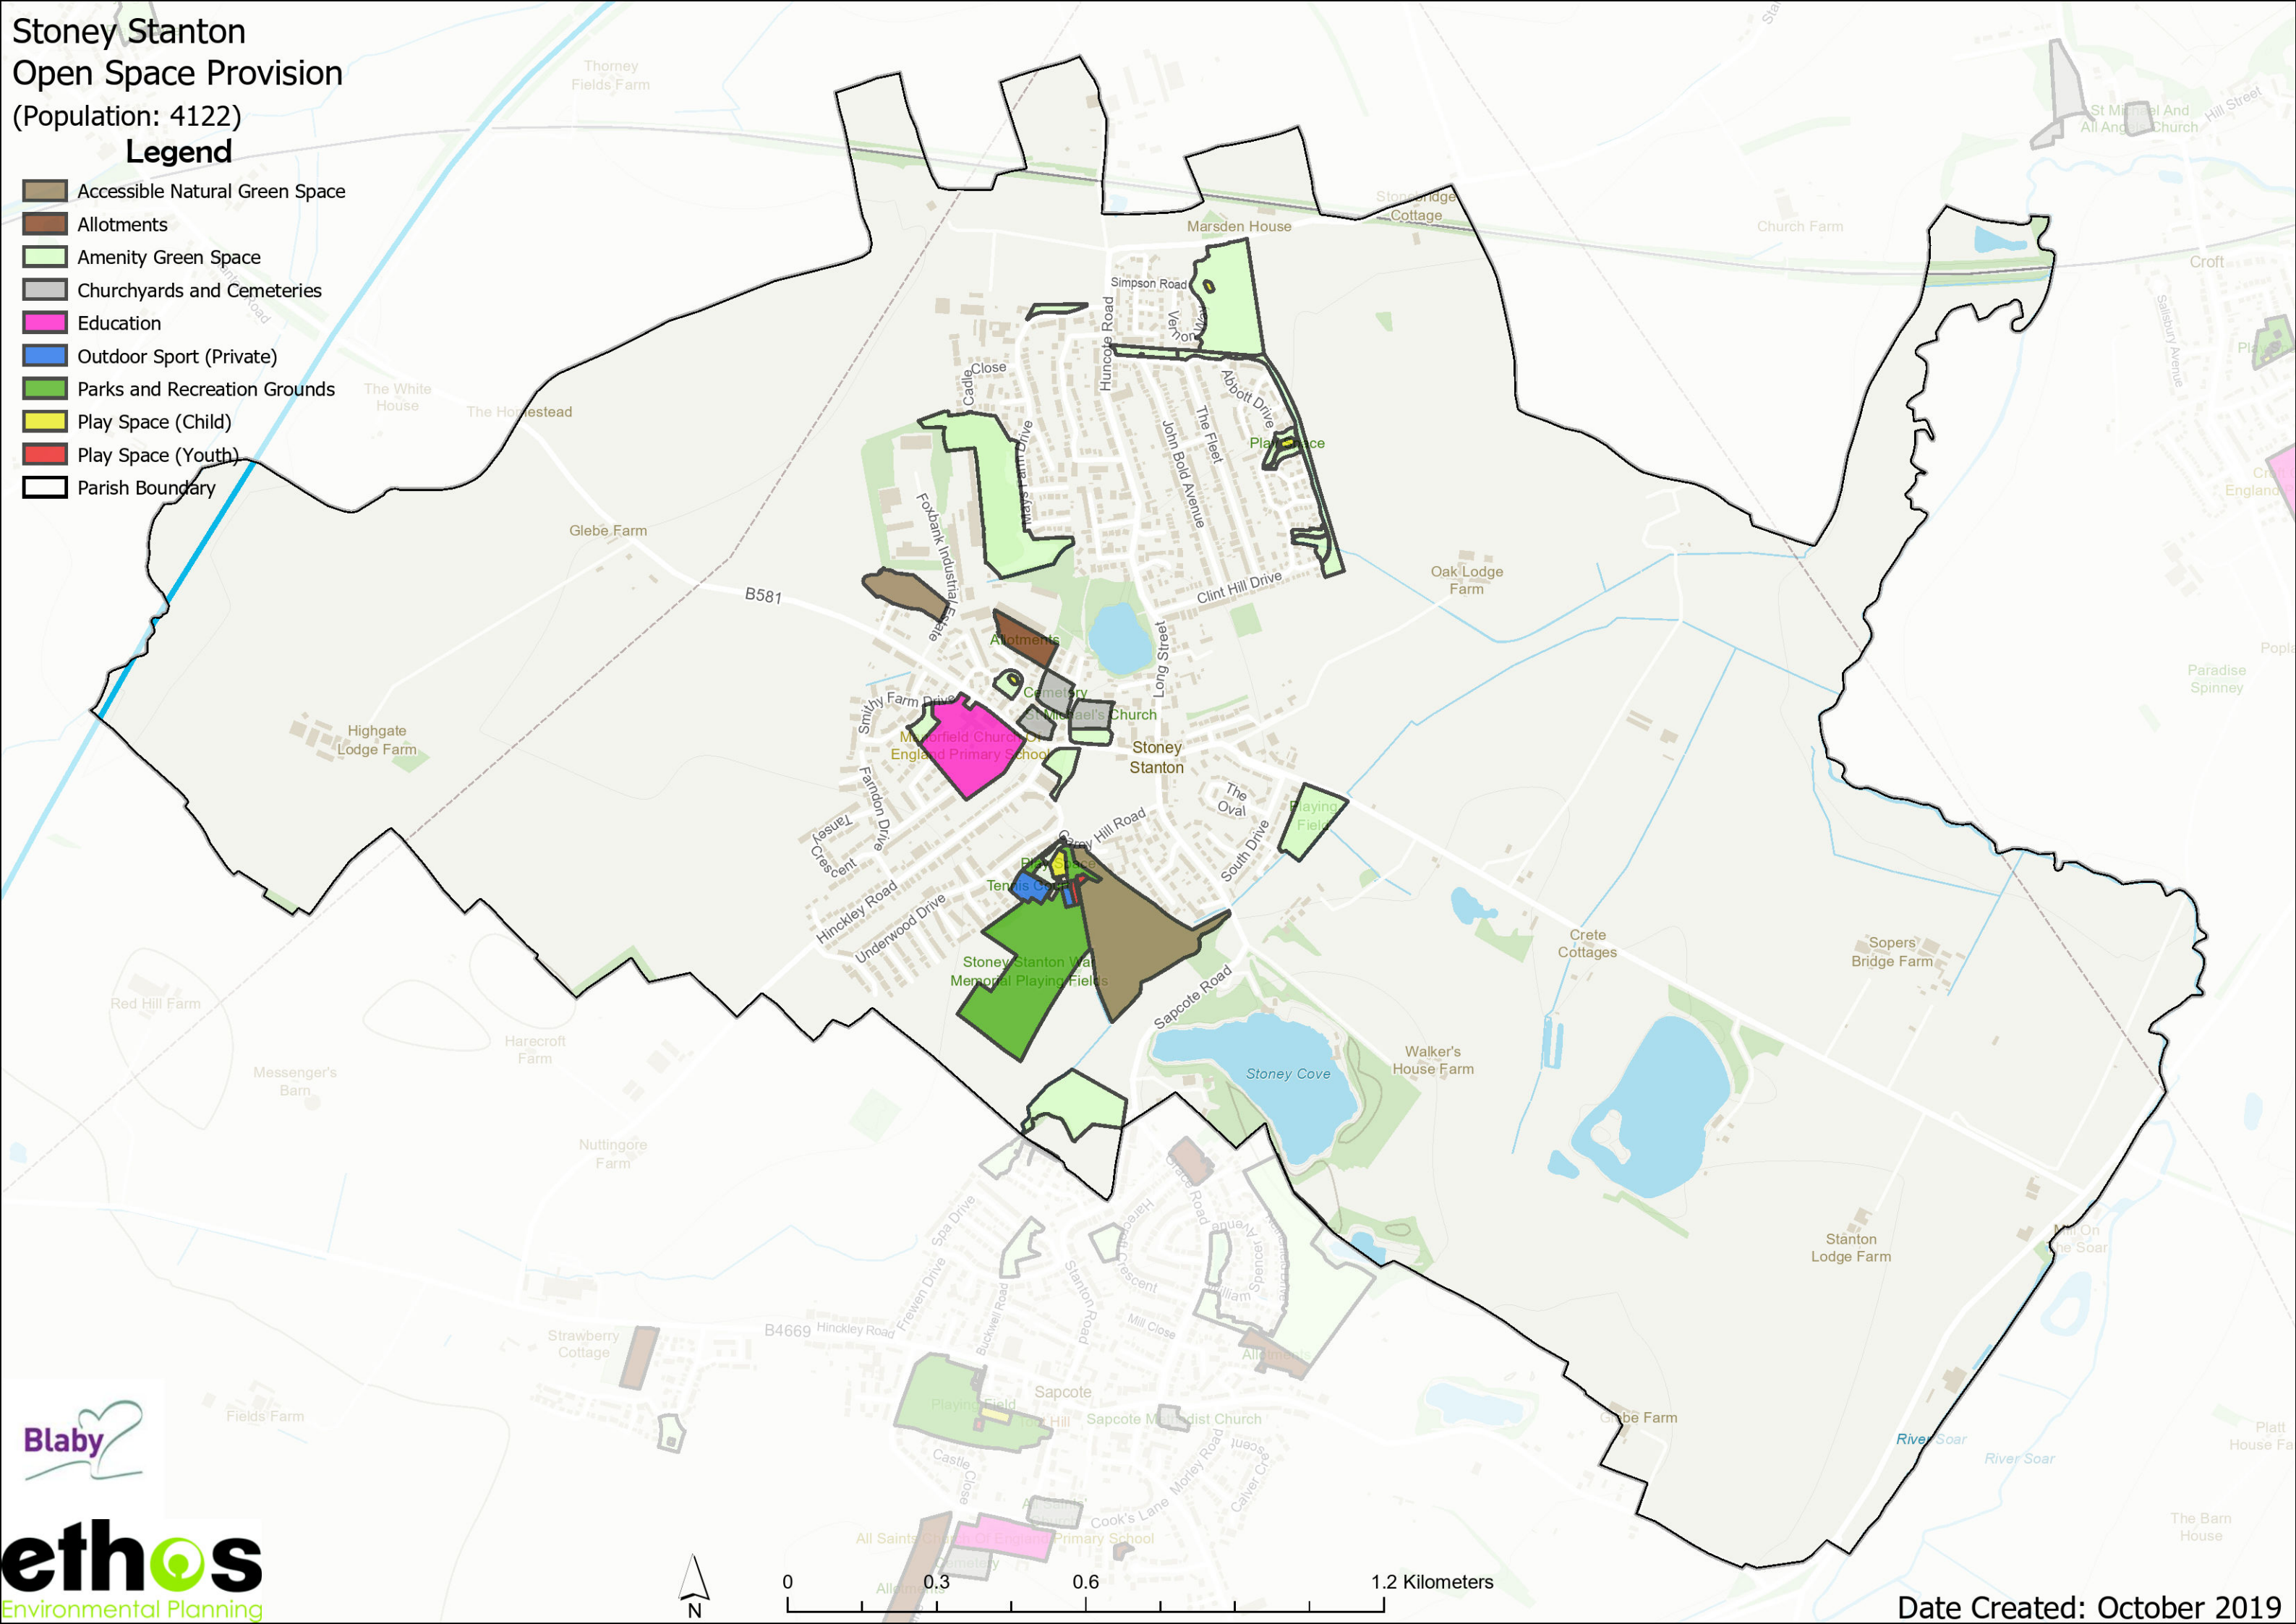

Stoney Stanton

Open Space Provision

(Population: 4122)

Legend

- Accessible Natural Green Space
- Allotments
- Amenity Green Space
- Churchyards and Cemeteries
- Education
- Outdoor Sport (Private)
- Parks and Recreation Grounds
- Play Space (Child)
- Play Space (Youth)
- Parish Boundary