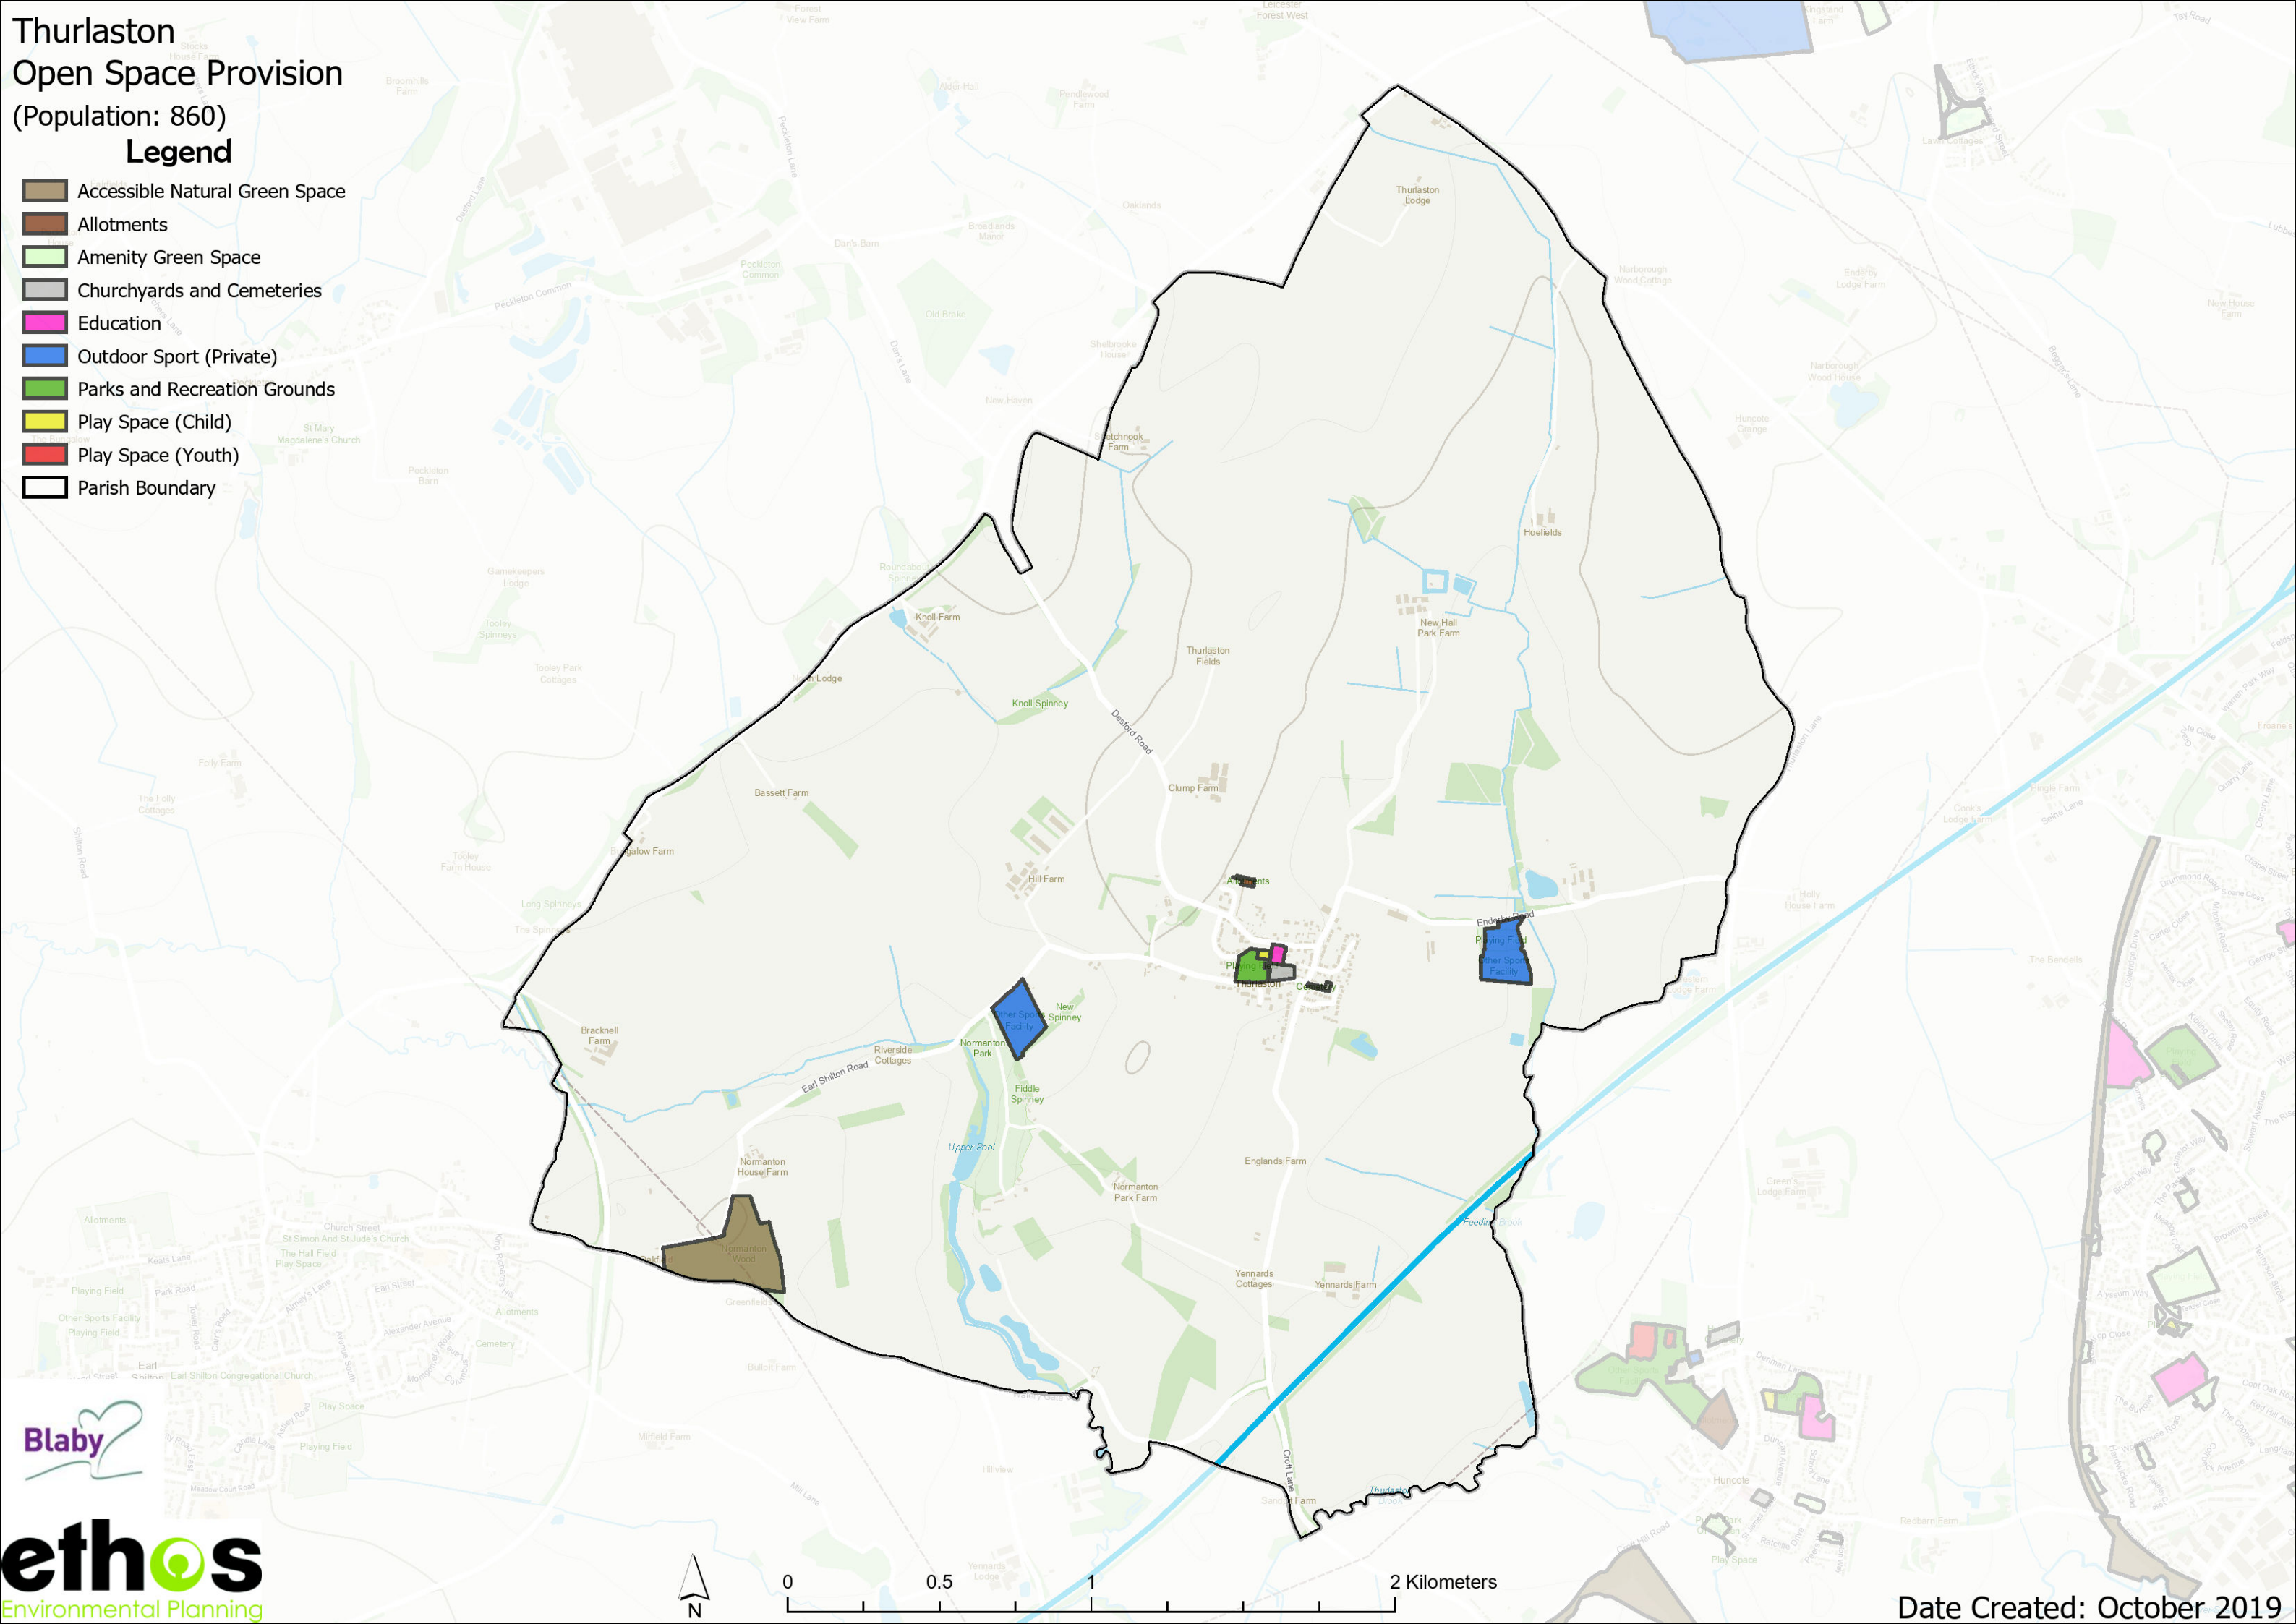

Thurlaston Open Space Provision (Population: 860)

Legend

- Accessible Natural Green Space
- Allotments
- Amenity Green Space
- Churchyards and Cemeteries
- Education
- Outdoor Sport (Private)
- Parks and Recreation Grounds
- Play Space (Child)
- Play Space (Youth)
- Parish Boundary