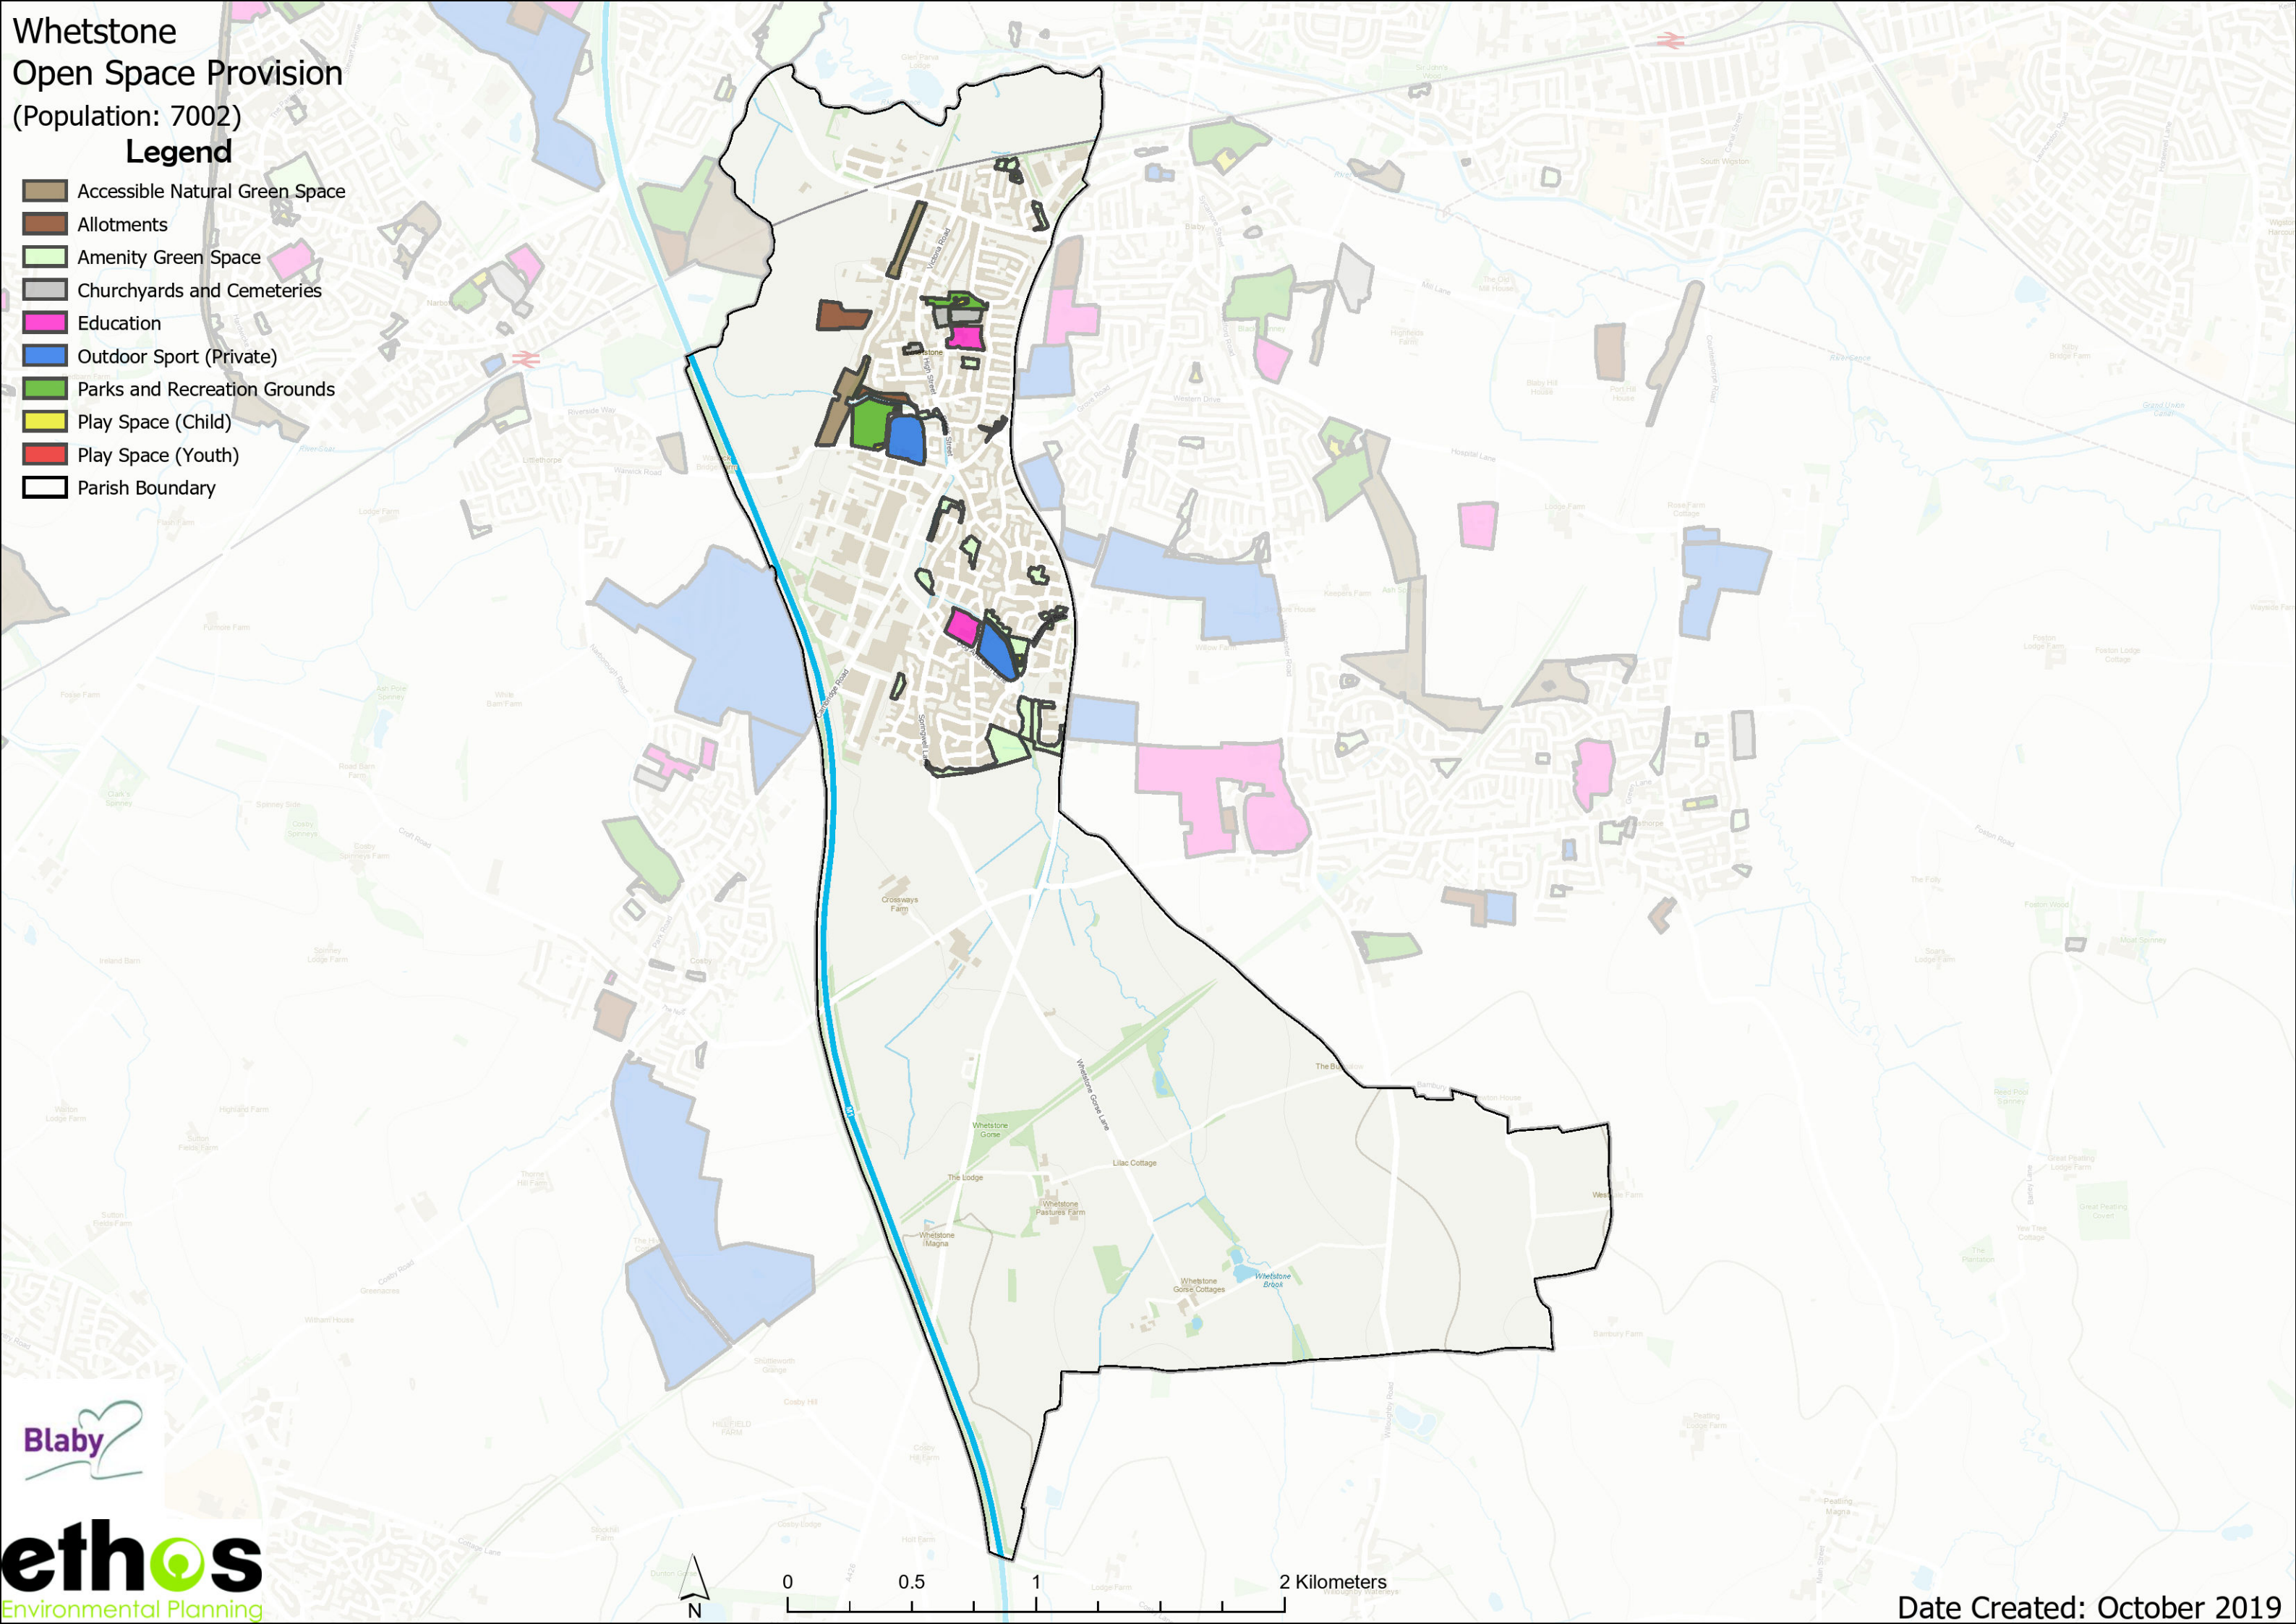

Whetstone

Open Space Provision

(Population: 7002)

Legend

- Accessible Natural Green Space
- Allotments
- Amenity Green Space
- Churchyards and Cemeteries
- Education
- Outdoor Sport (Private)
- Parks and Recreation Grounds
- Play Space (Child)
- Play Space (Youth)
- Parish Boundary