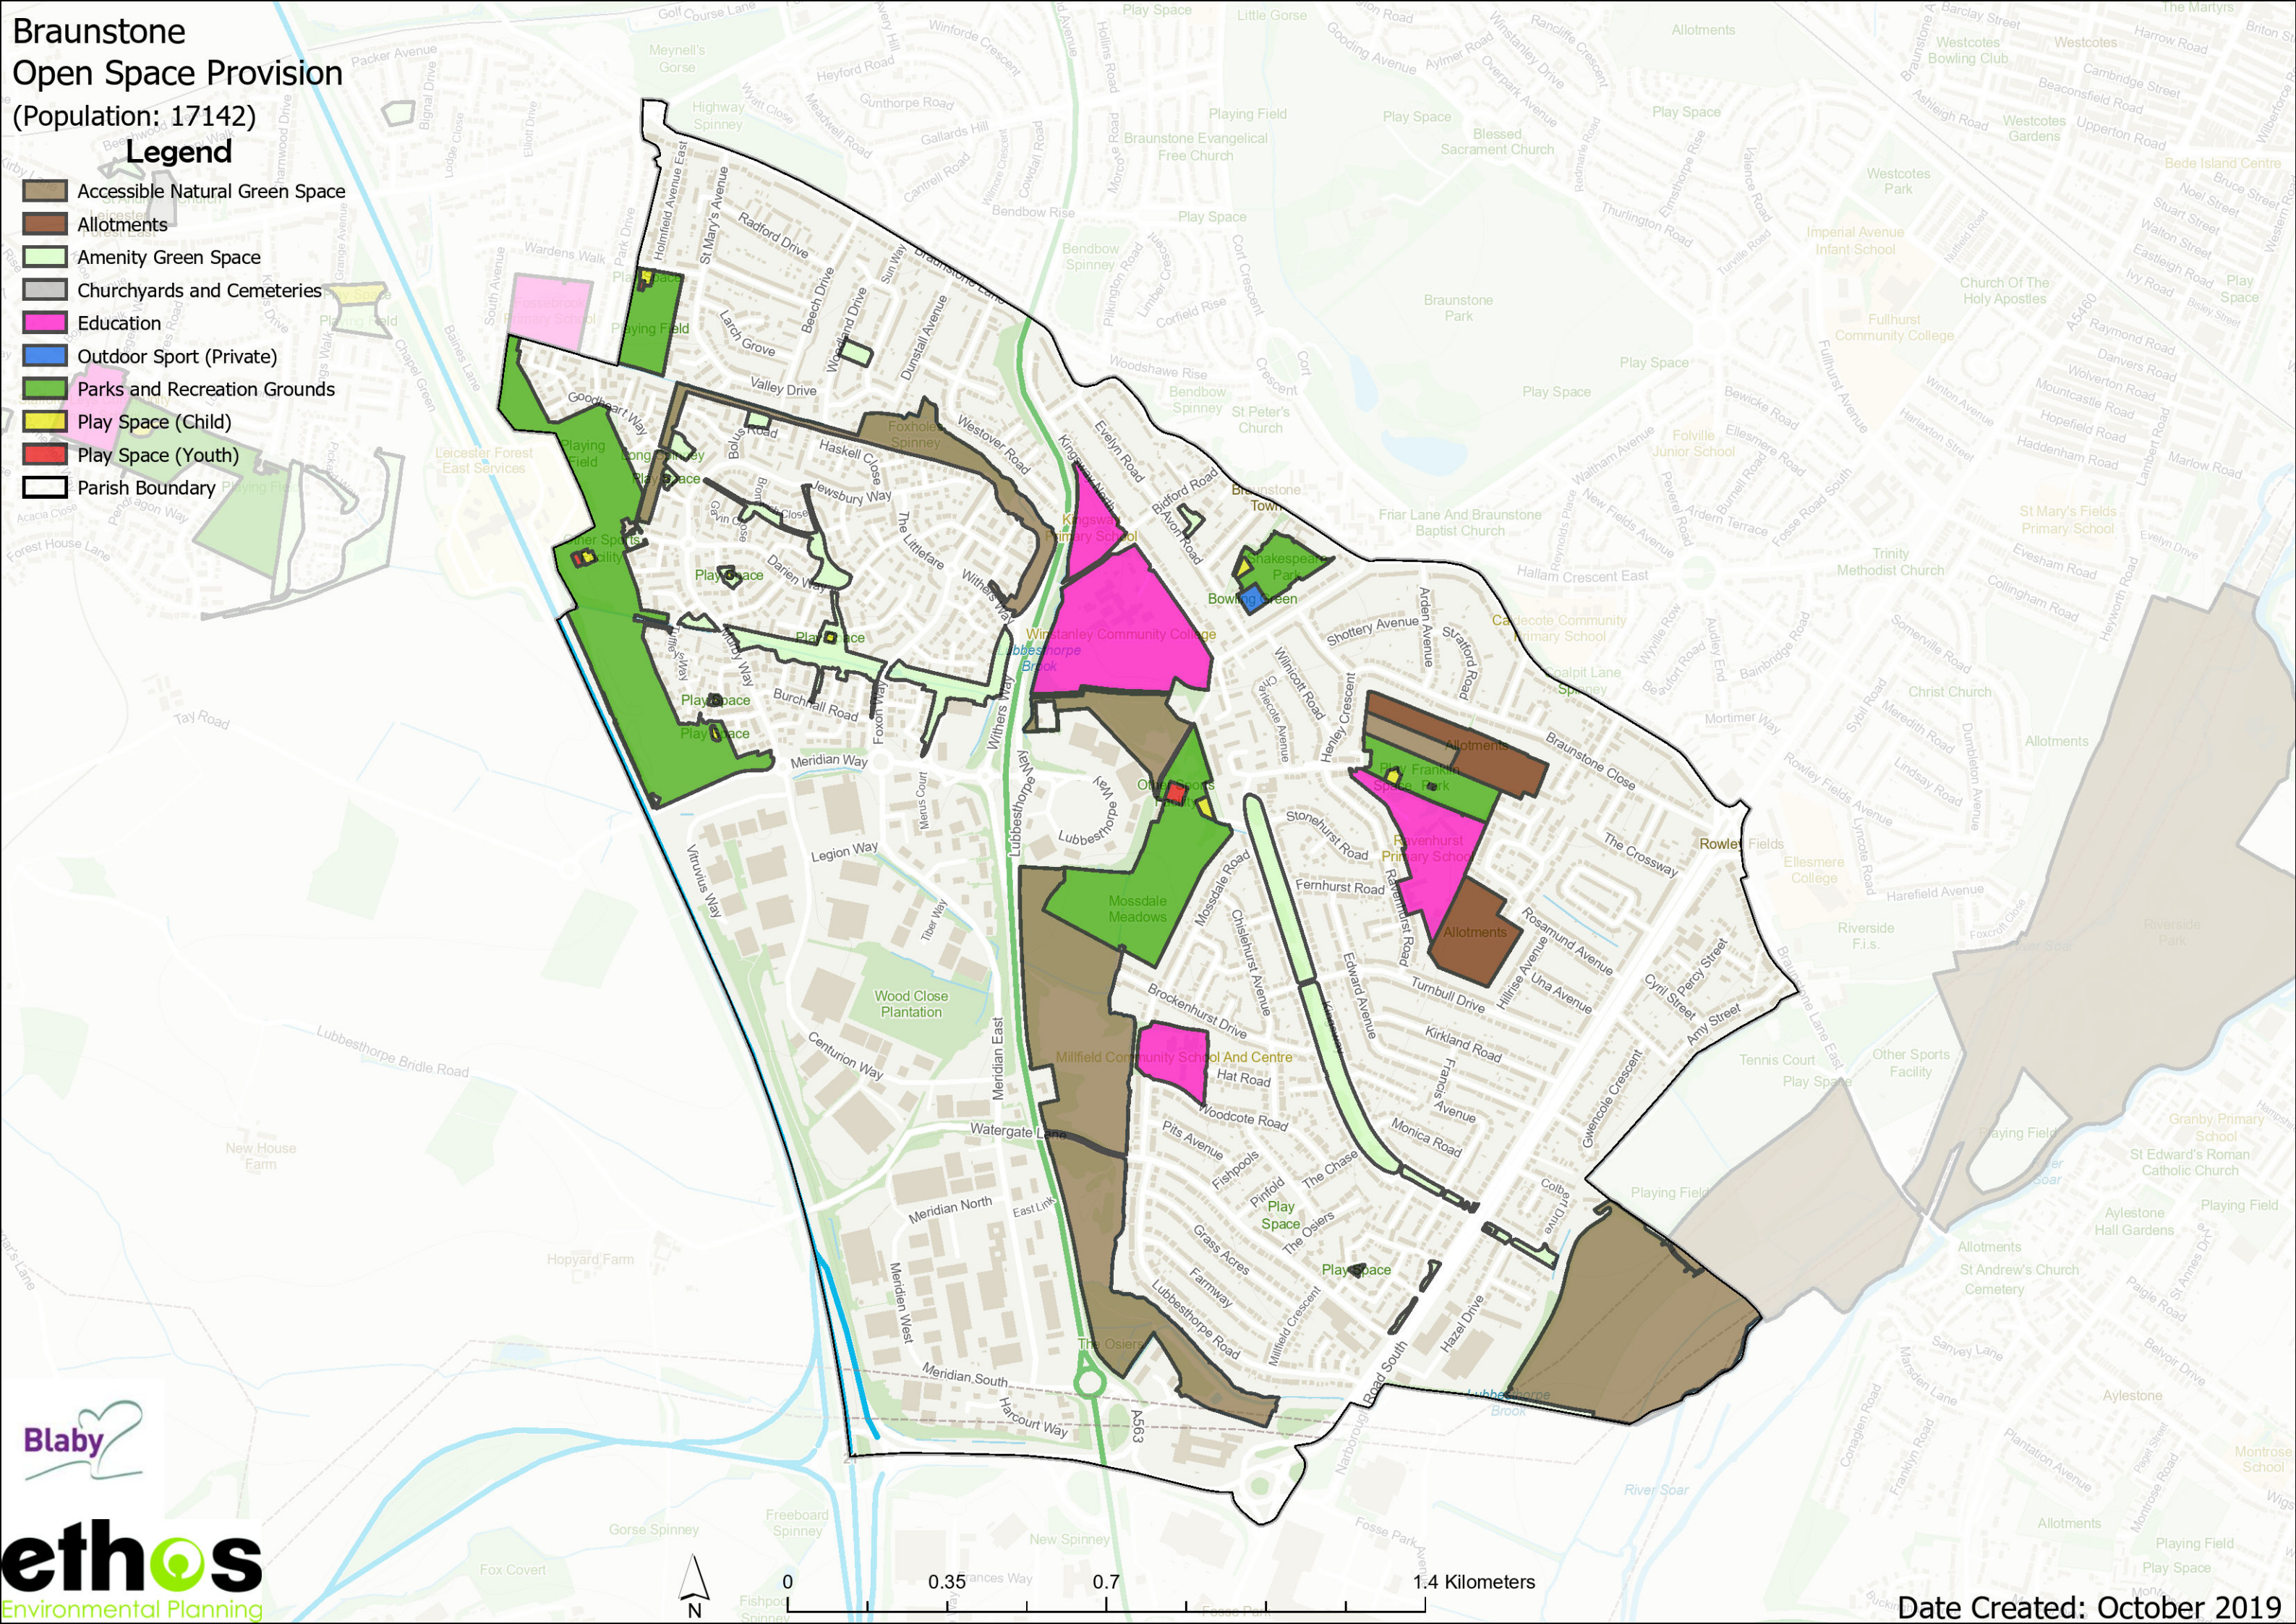

Braunstone Open Space Provision

(Population: 17142)

Legend

- Accessible Natural Green Space
- Allotments
- Amenity Green Space
- Churchyards and Cemeteries
- Education
- Outdoor Sport (Private)
- Parks and Recreation Grounds
- Play Space (Child)
- Play Space (Youth)
- Parish Boundary