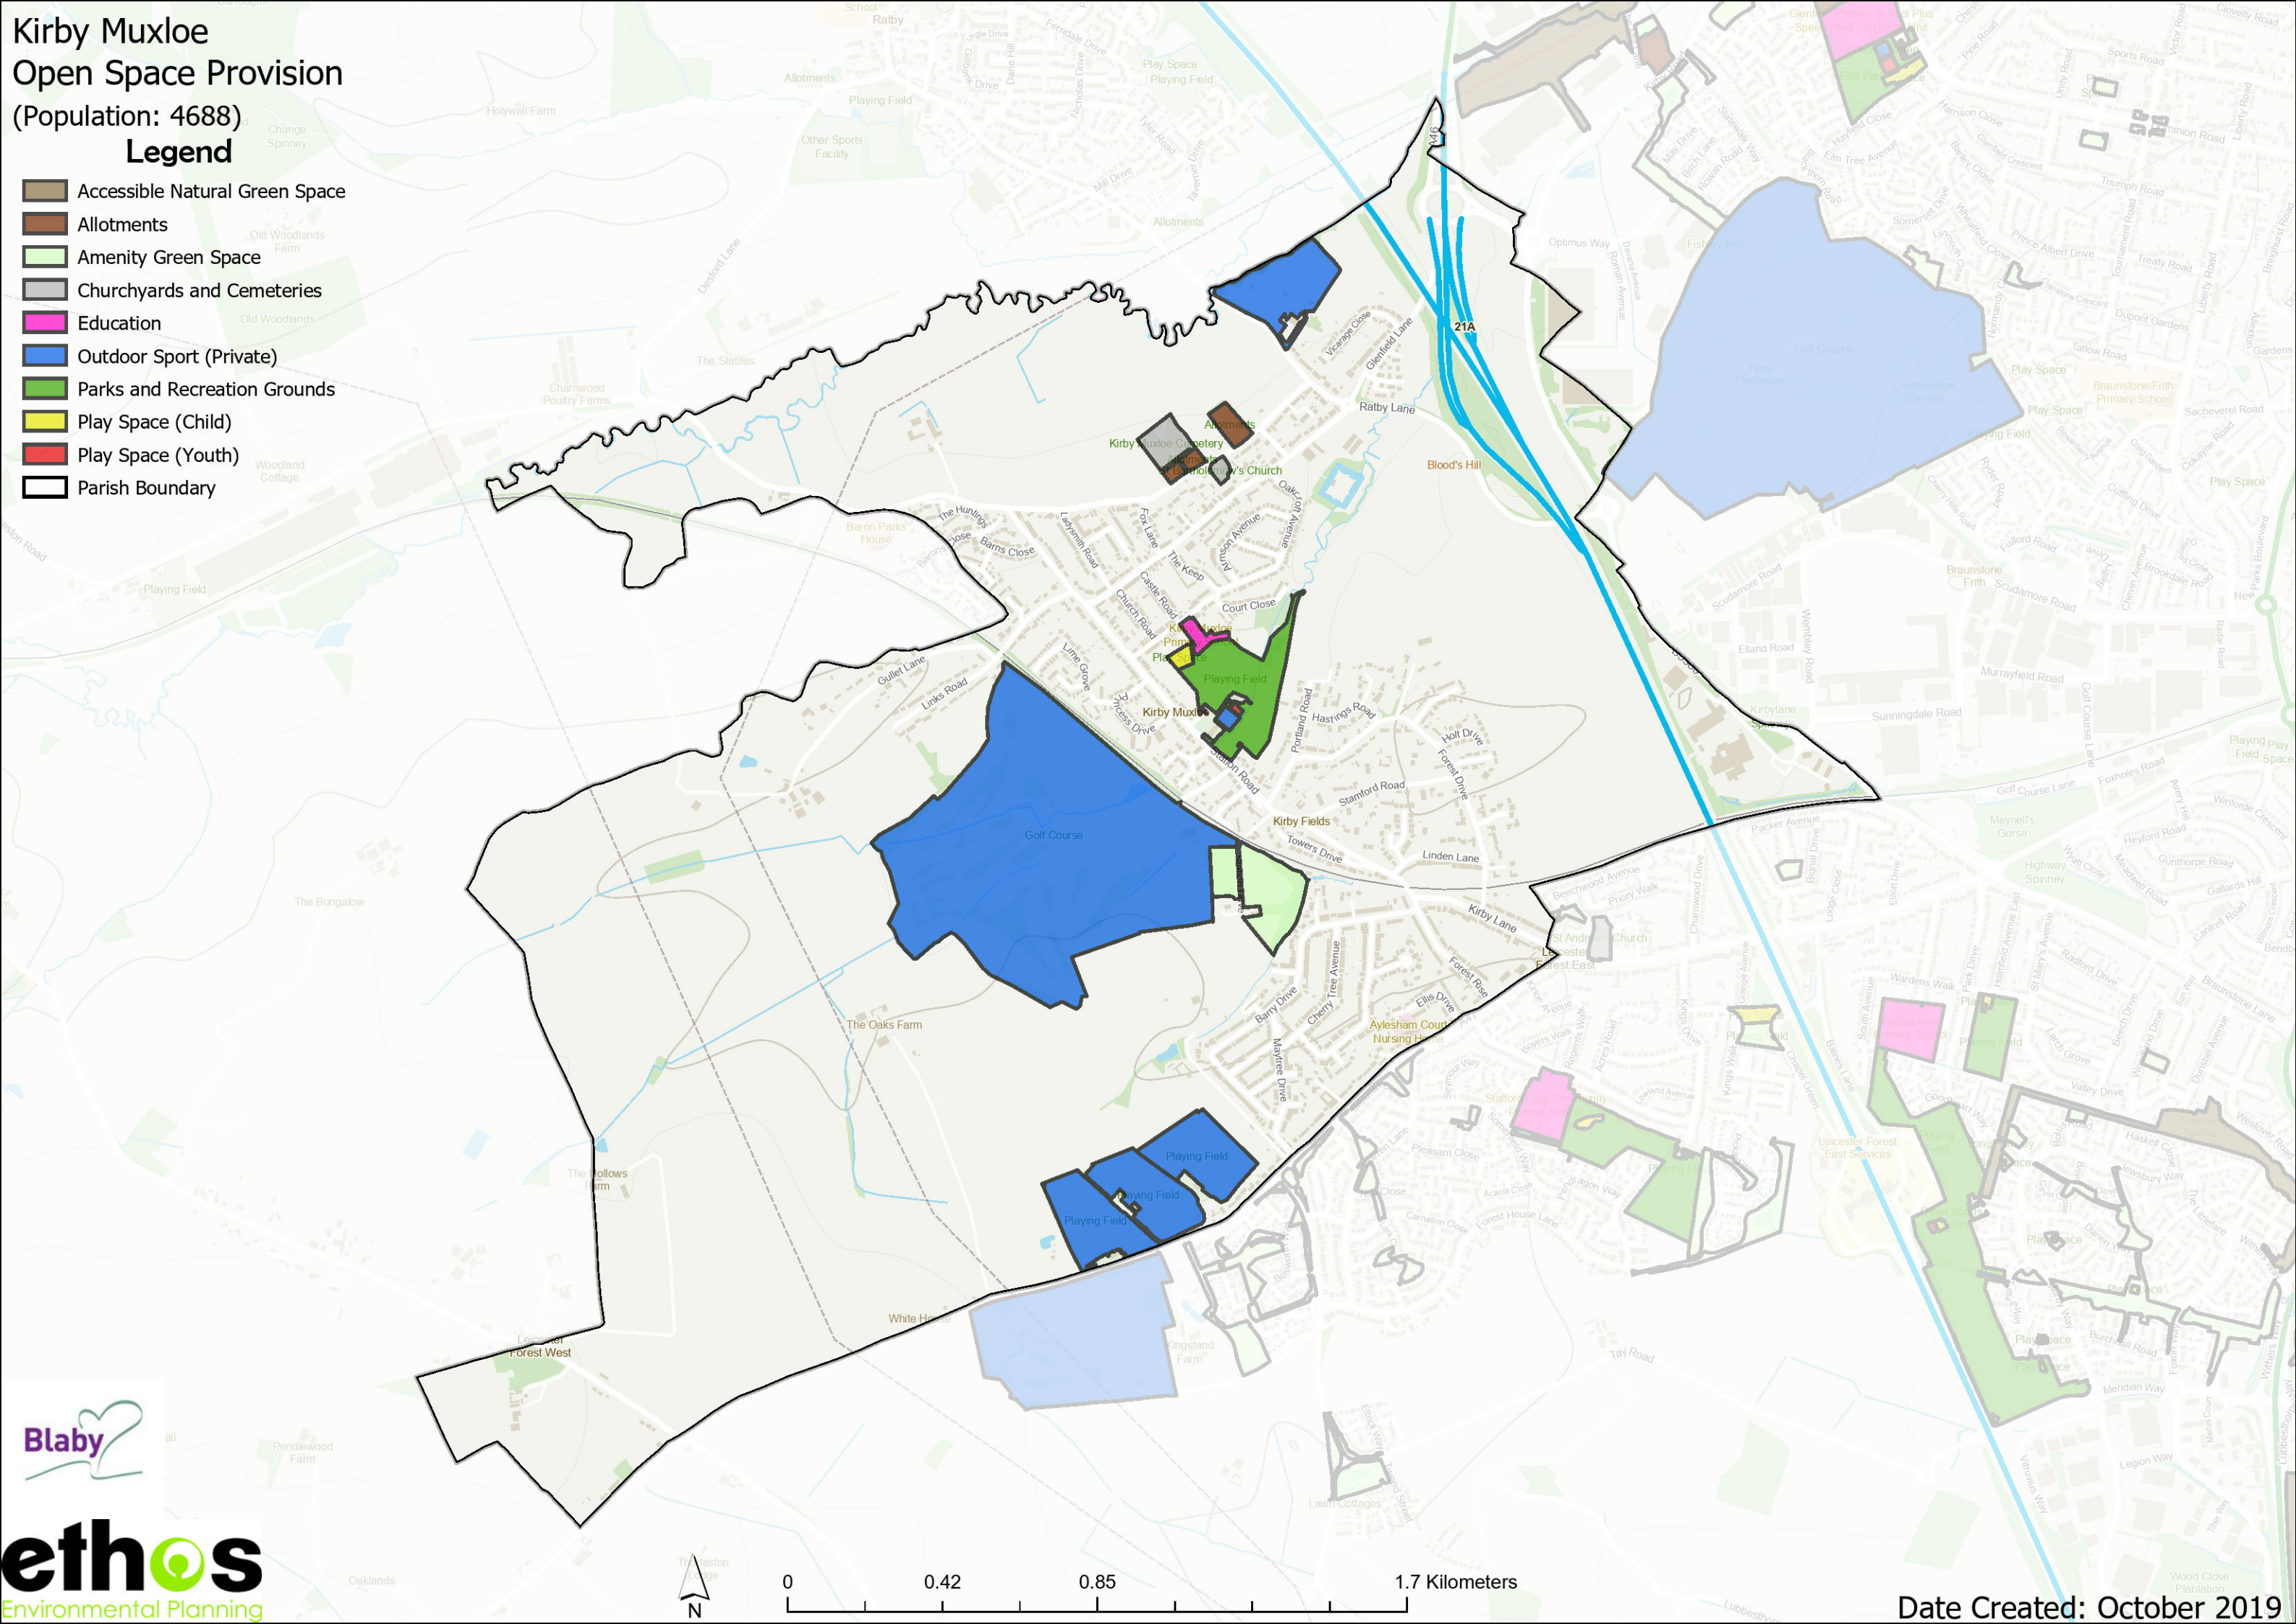

Kirby Muxloe

Open Space Provision

(Population: 4688)

Legend

- Accessible Natural Green Space
- Allotments
- Amenity Green Space
- Churchyards and Cemeteries
- Education
- Outdoor Sport (Private)
- Parks and Recreation Grounds
- Play Space (Child)
- Play Space (Youth)
- Parish Boundary

0 0.42 0.85 1.7 Kilometers