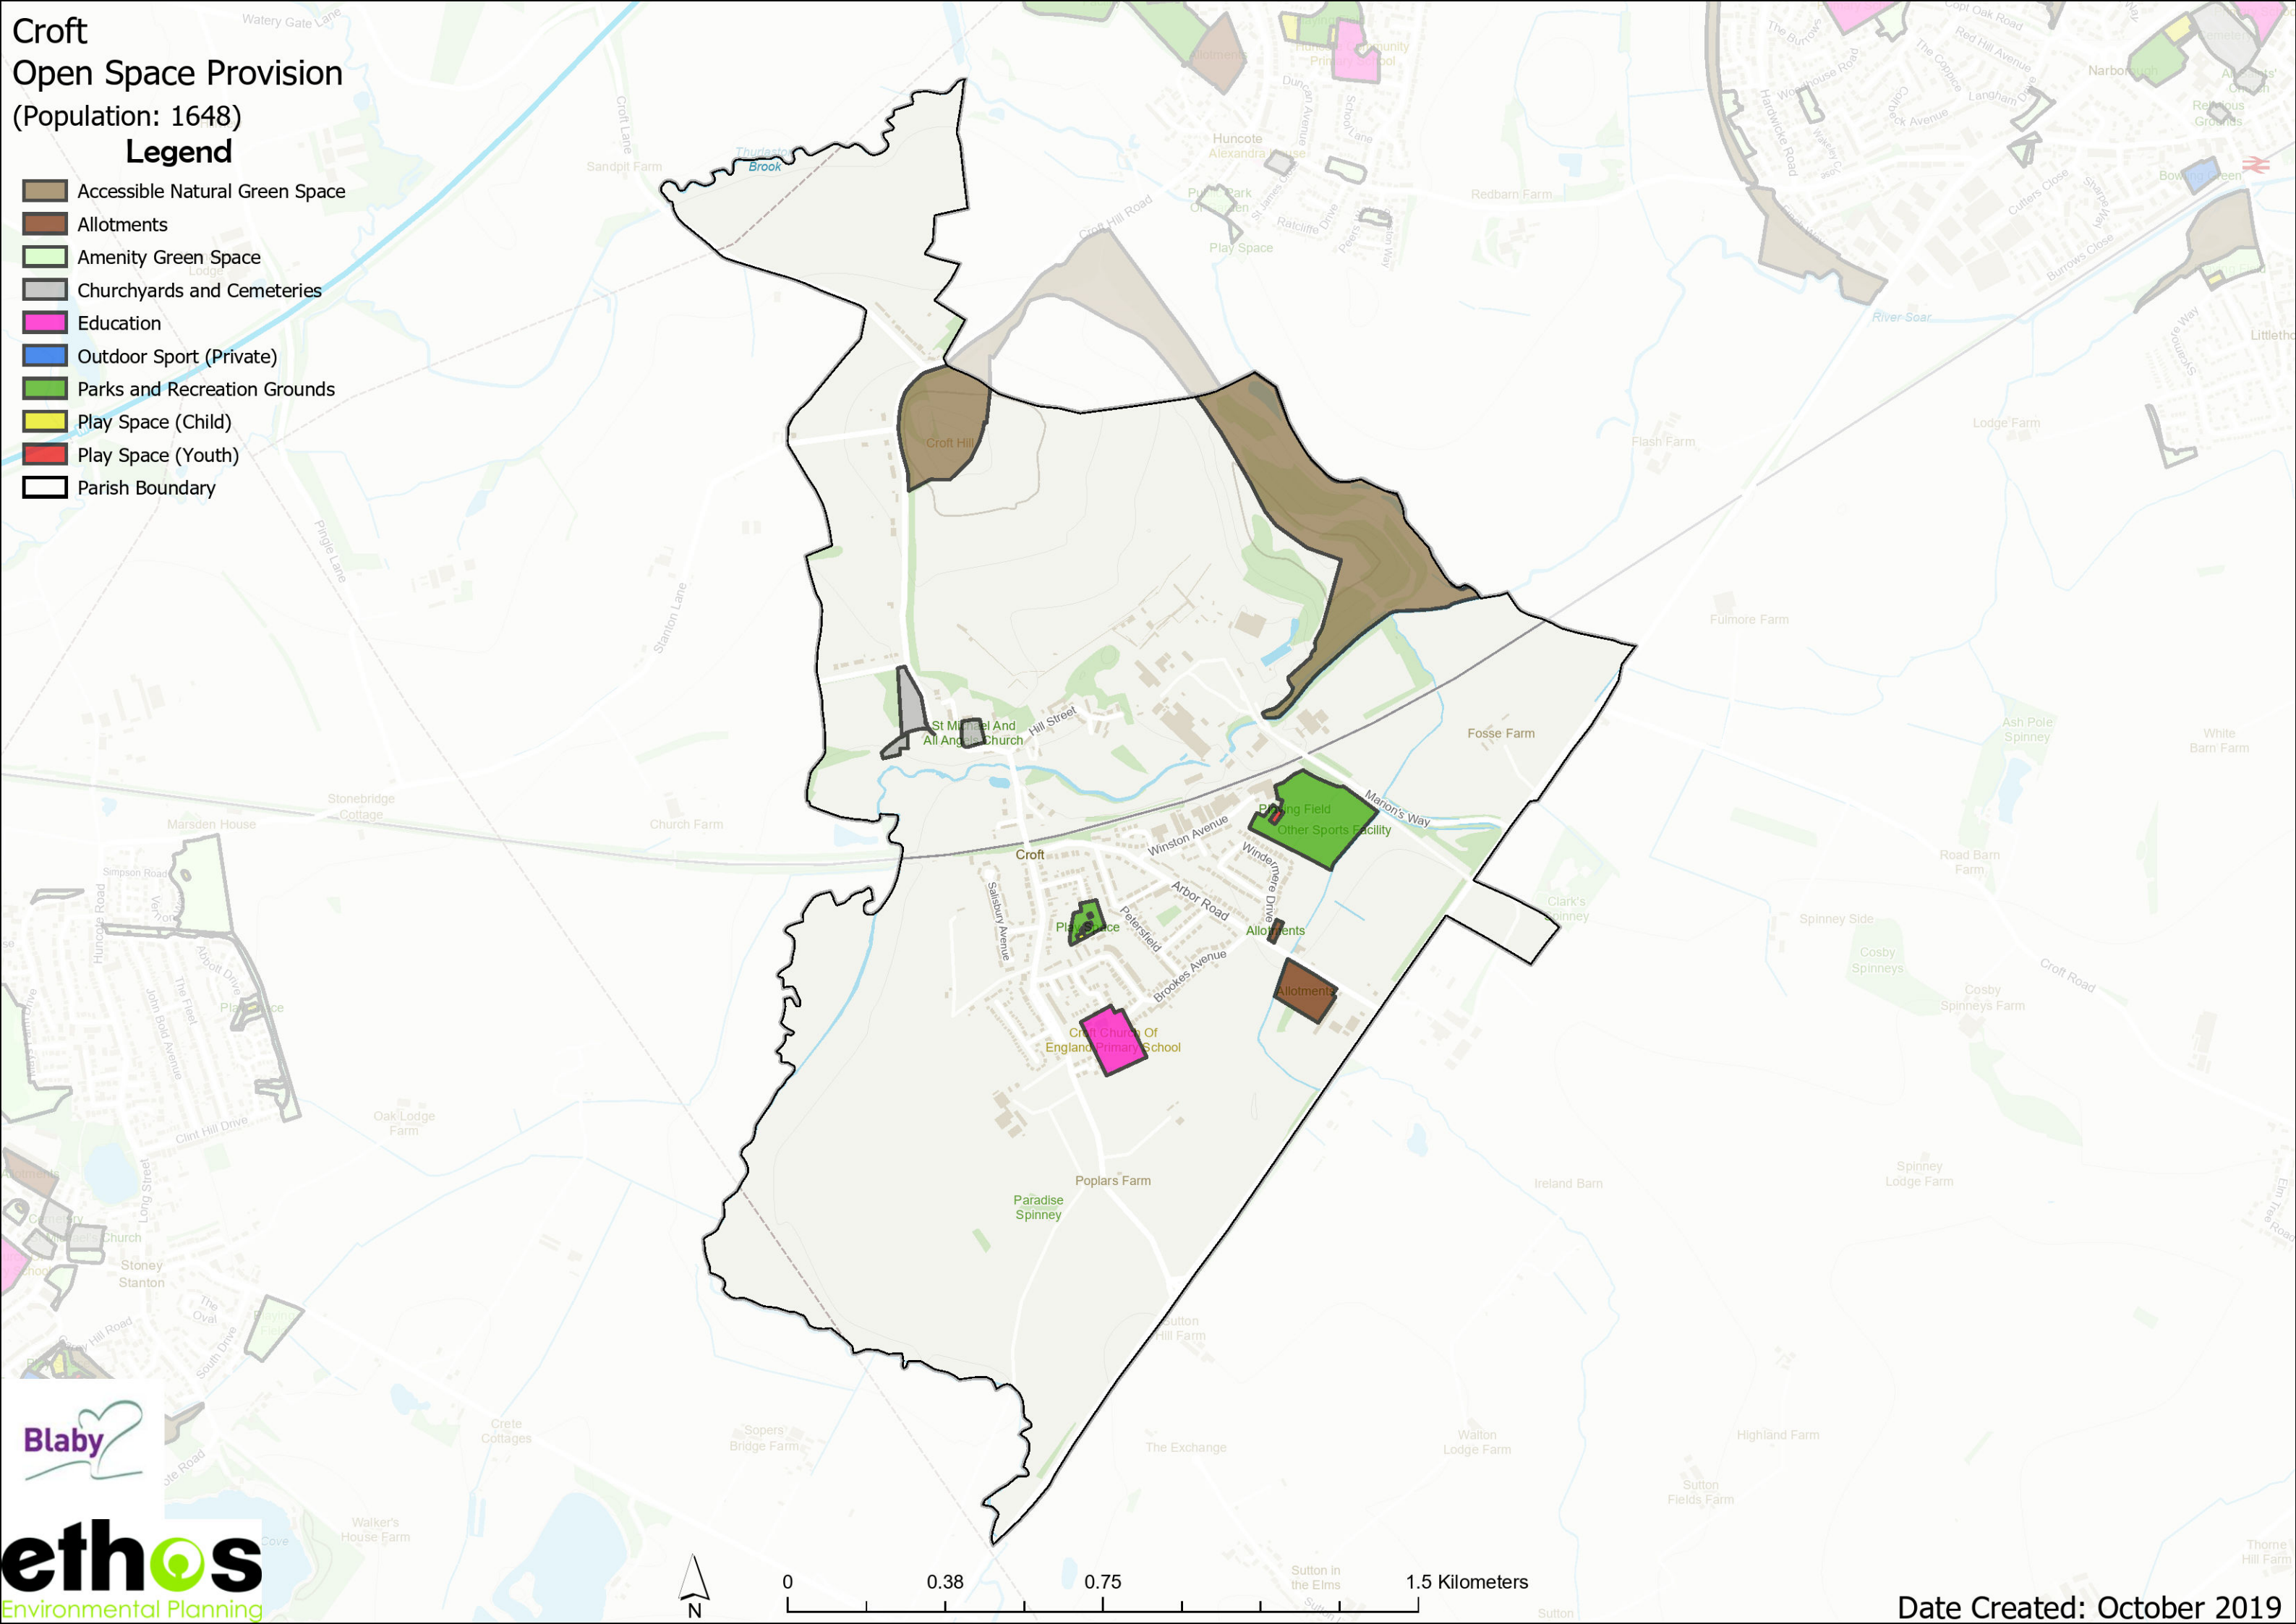

Croft

Open Space Provision

(Population: 1648)

Legend

- Accessible Natural Green Space
- Allotments
- Amenity Green Space
- Churchyards and Cemeteries
- Education
- Outdoor Sport (Private)
- Parks and Recreation Grounds
- Play Space (Child)
- Play Space (Youth)
- Parish Boundary