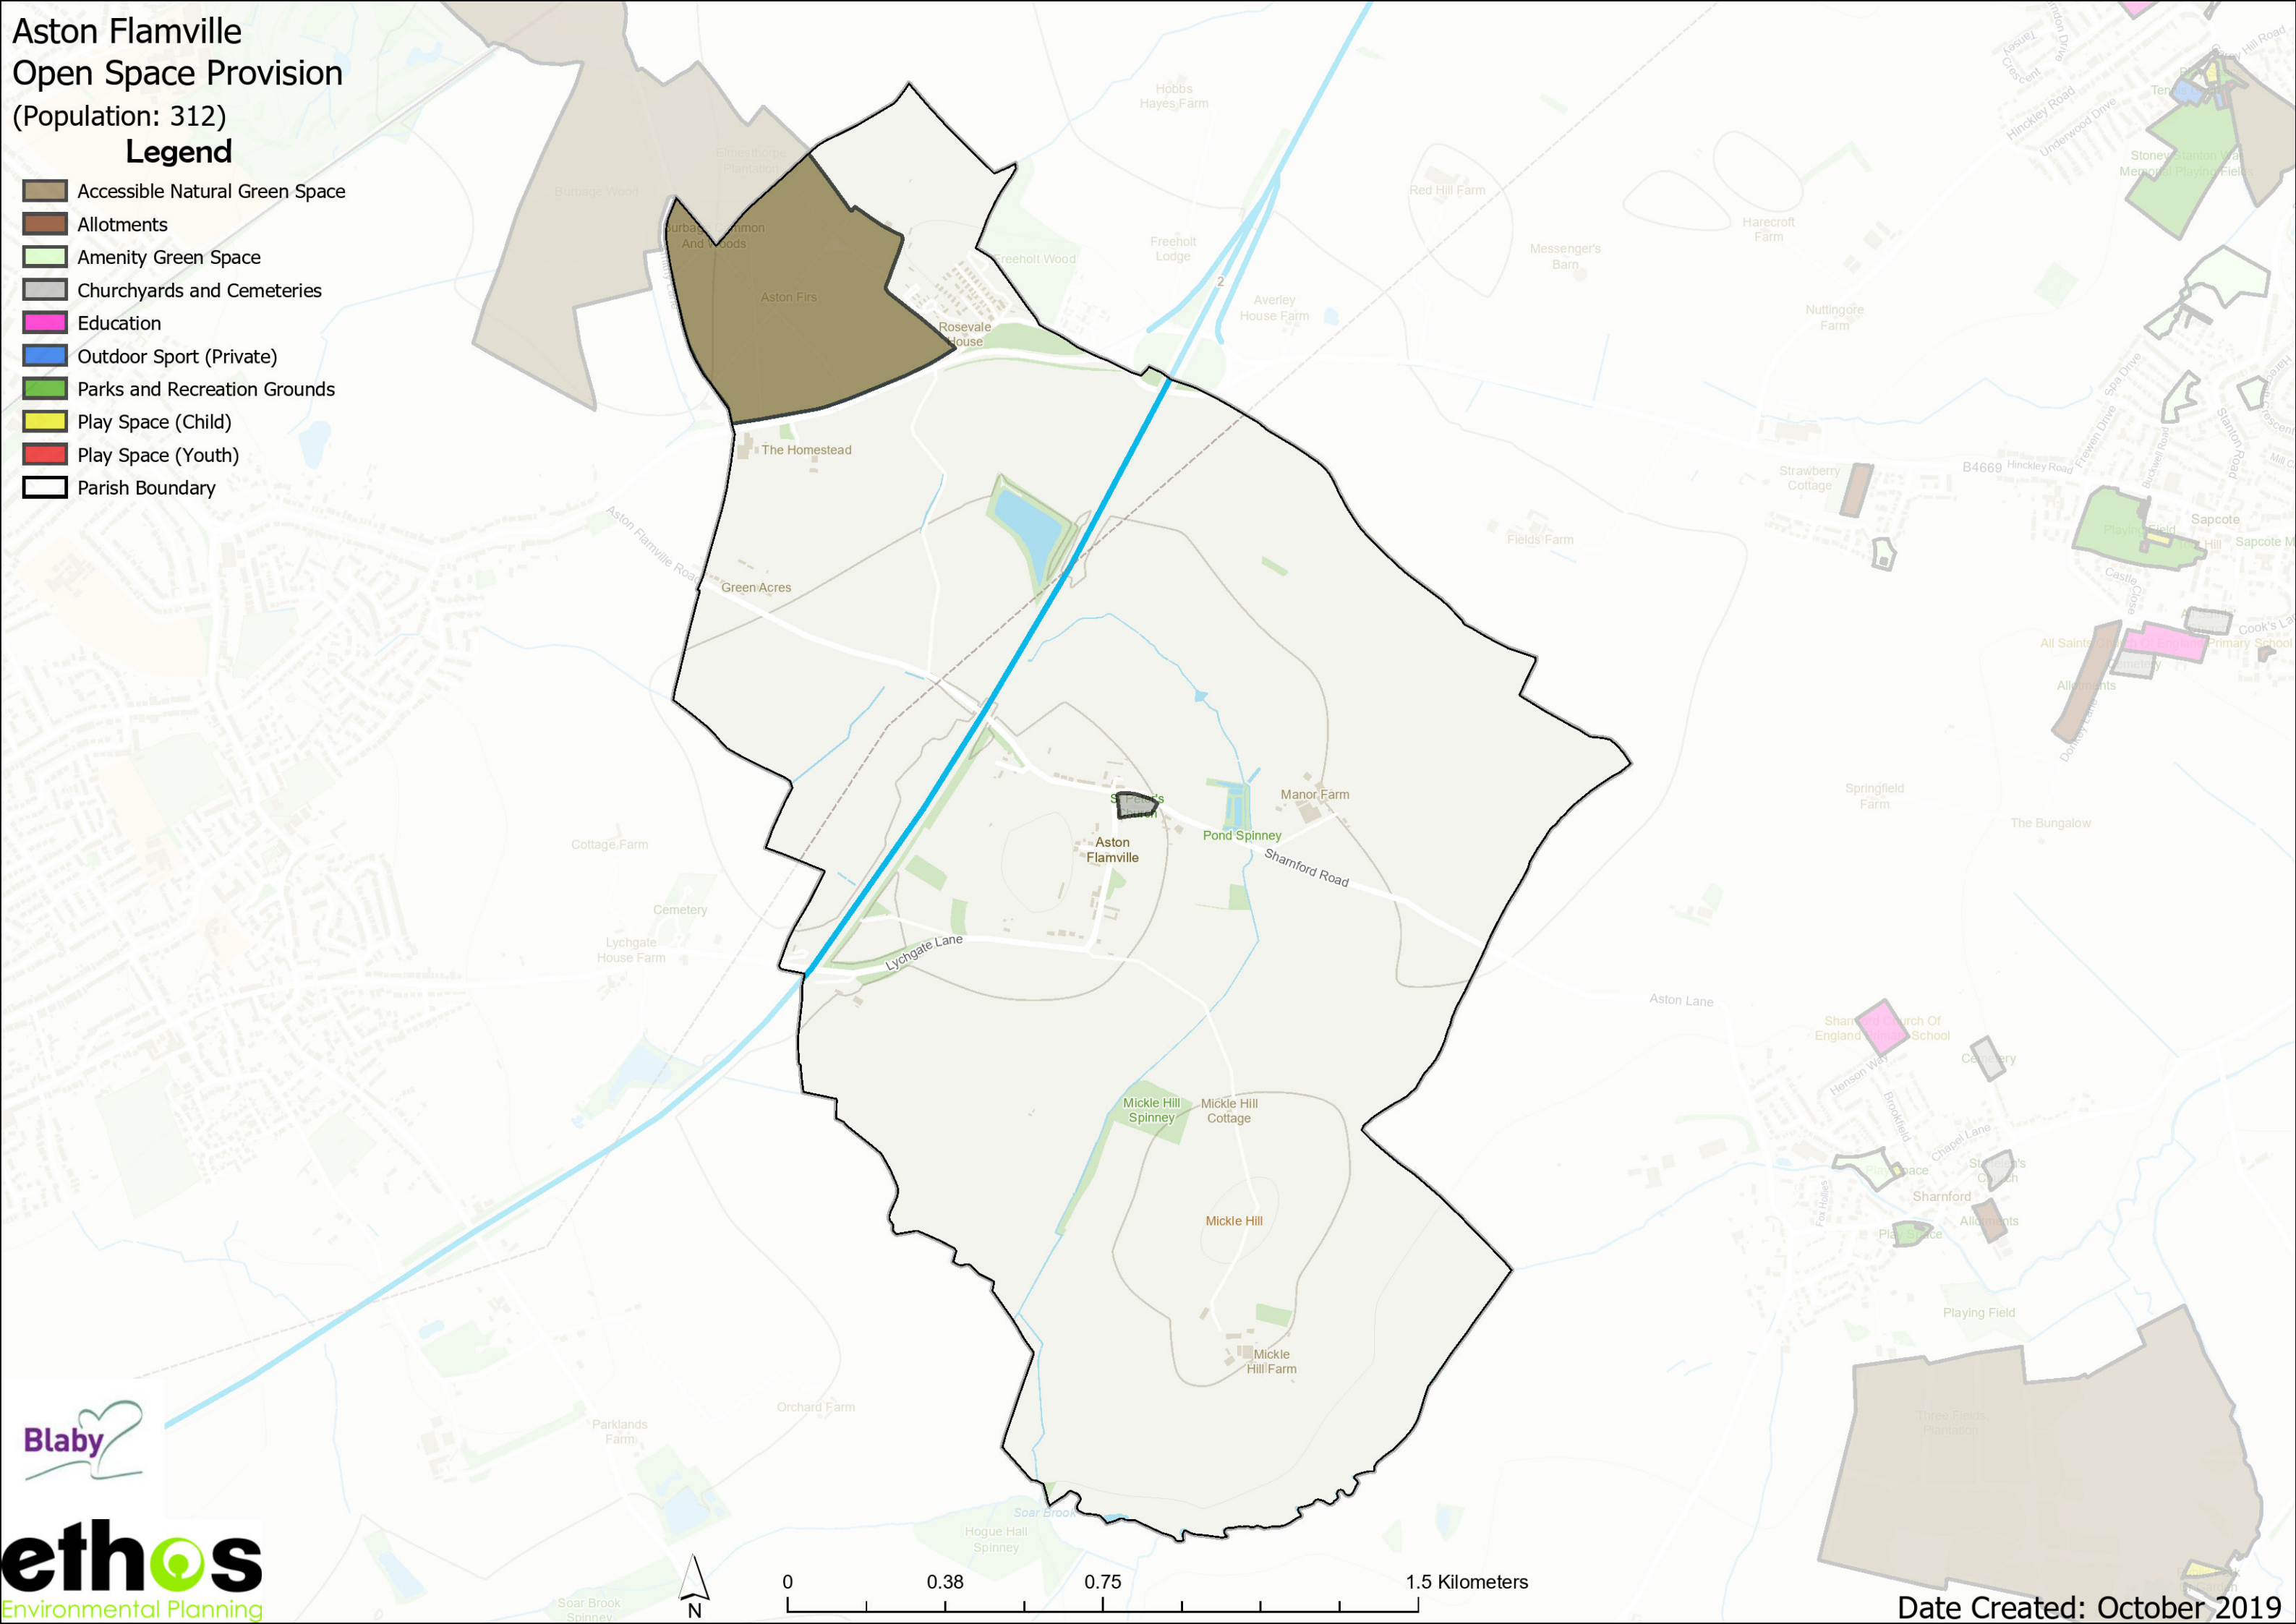

Aston Flamville Open Space Provision (Population: 312)

Legend

- Accessible Natural Green Space
- Allotments
- Amenity Green Space
- Churchyards and Cemeteries
- Education
- Outdoor Sport (Private)
- Parks and Recreation Grounds
- Play Space (Child)
- Play Space (Youth)
- Parish Boundary