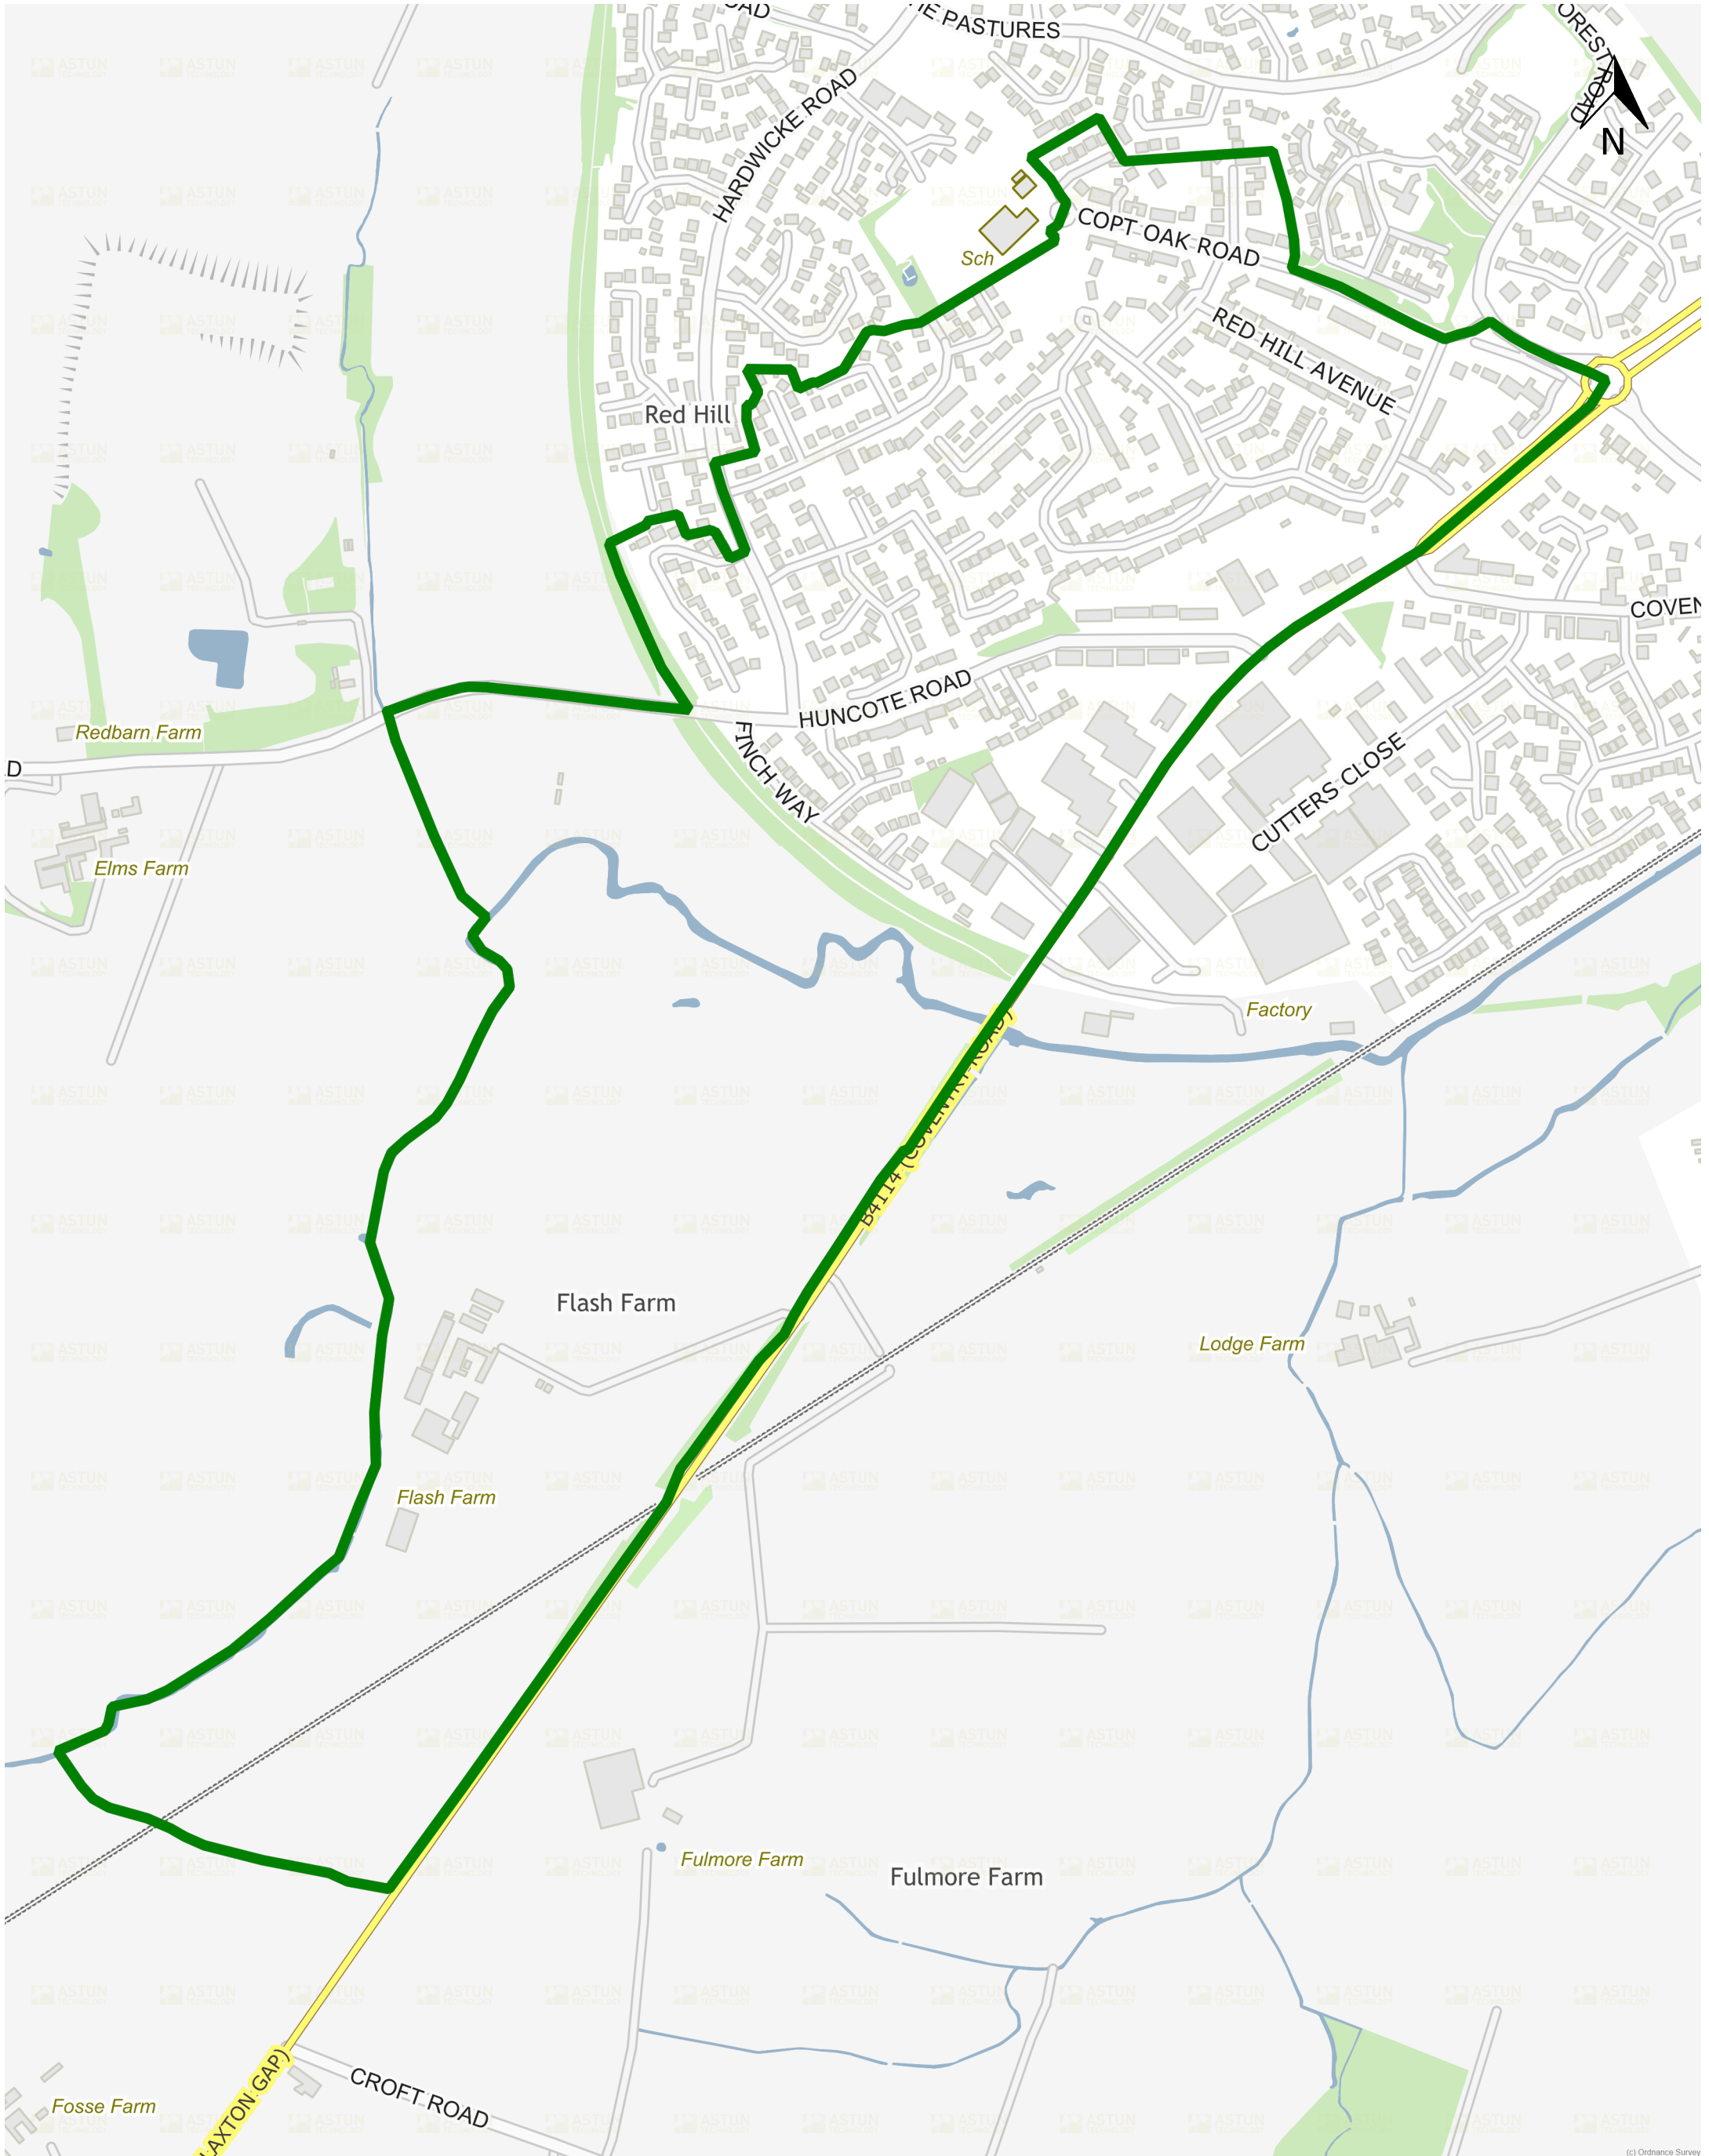

Polling District Map: AC

© Crown copyright and database rights 2023 Ordnance Survey 100018176

- i) You are granted a non-exclusive, royalty free, revocable licence solely to view the Licensed Data for non-commercial purposes for the period during which Blaby District Council makes it available;
- ii) you are not permitted to copy, sub-license, distribute, sell or otherwise make available the Licensed Data to third parties in any form; and
- iii) third party rights to enforce the terms of this licence shall be reserved to Ordnance Survey