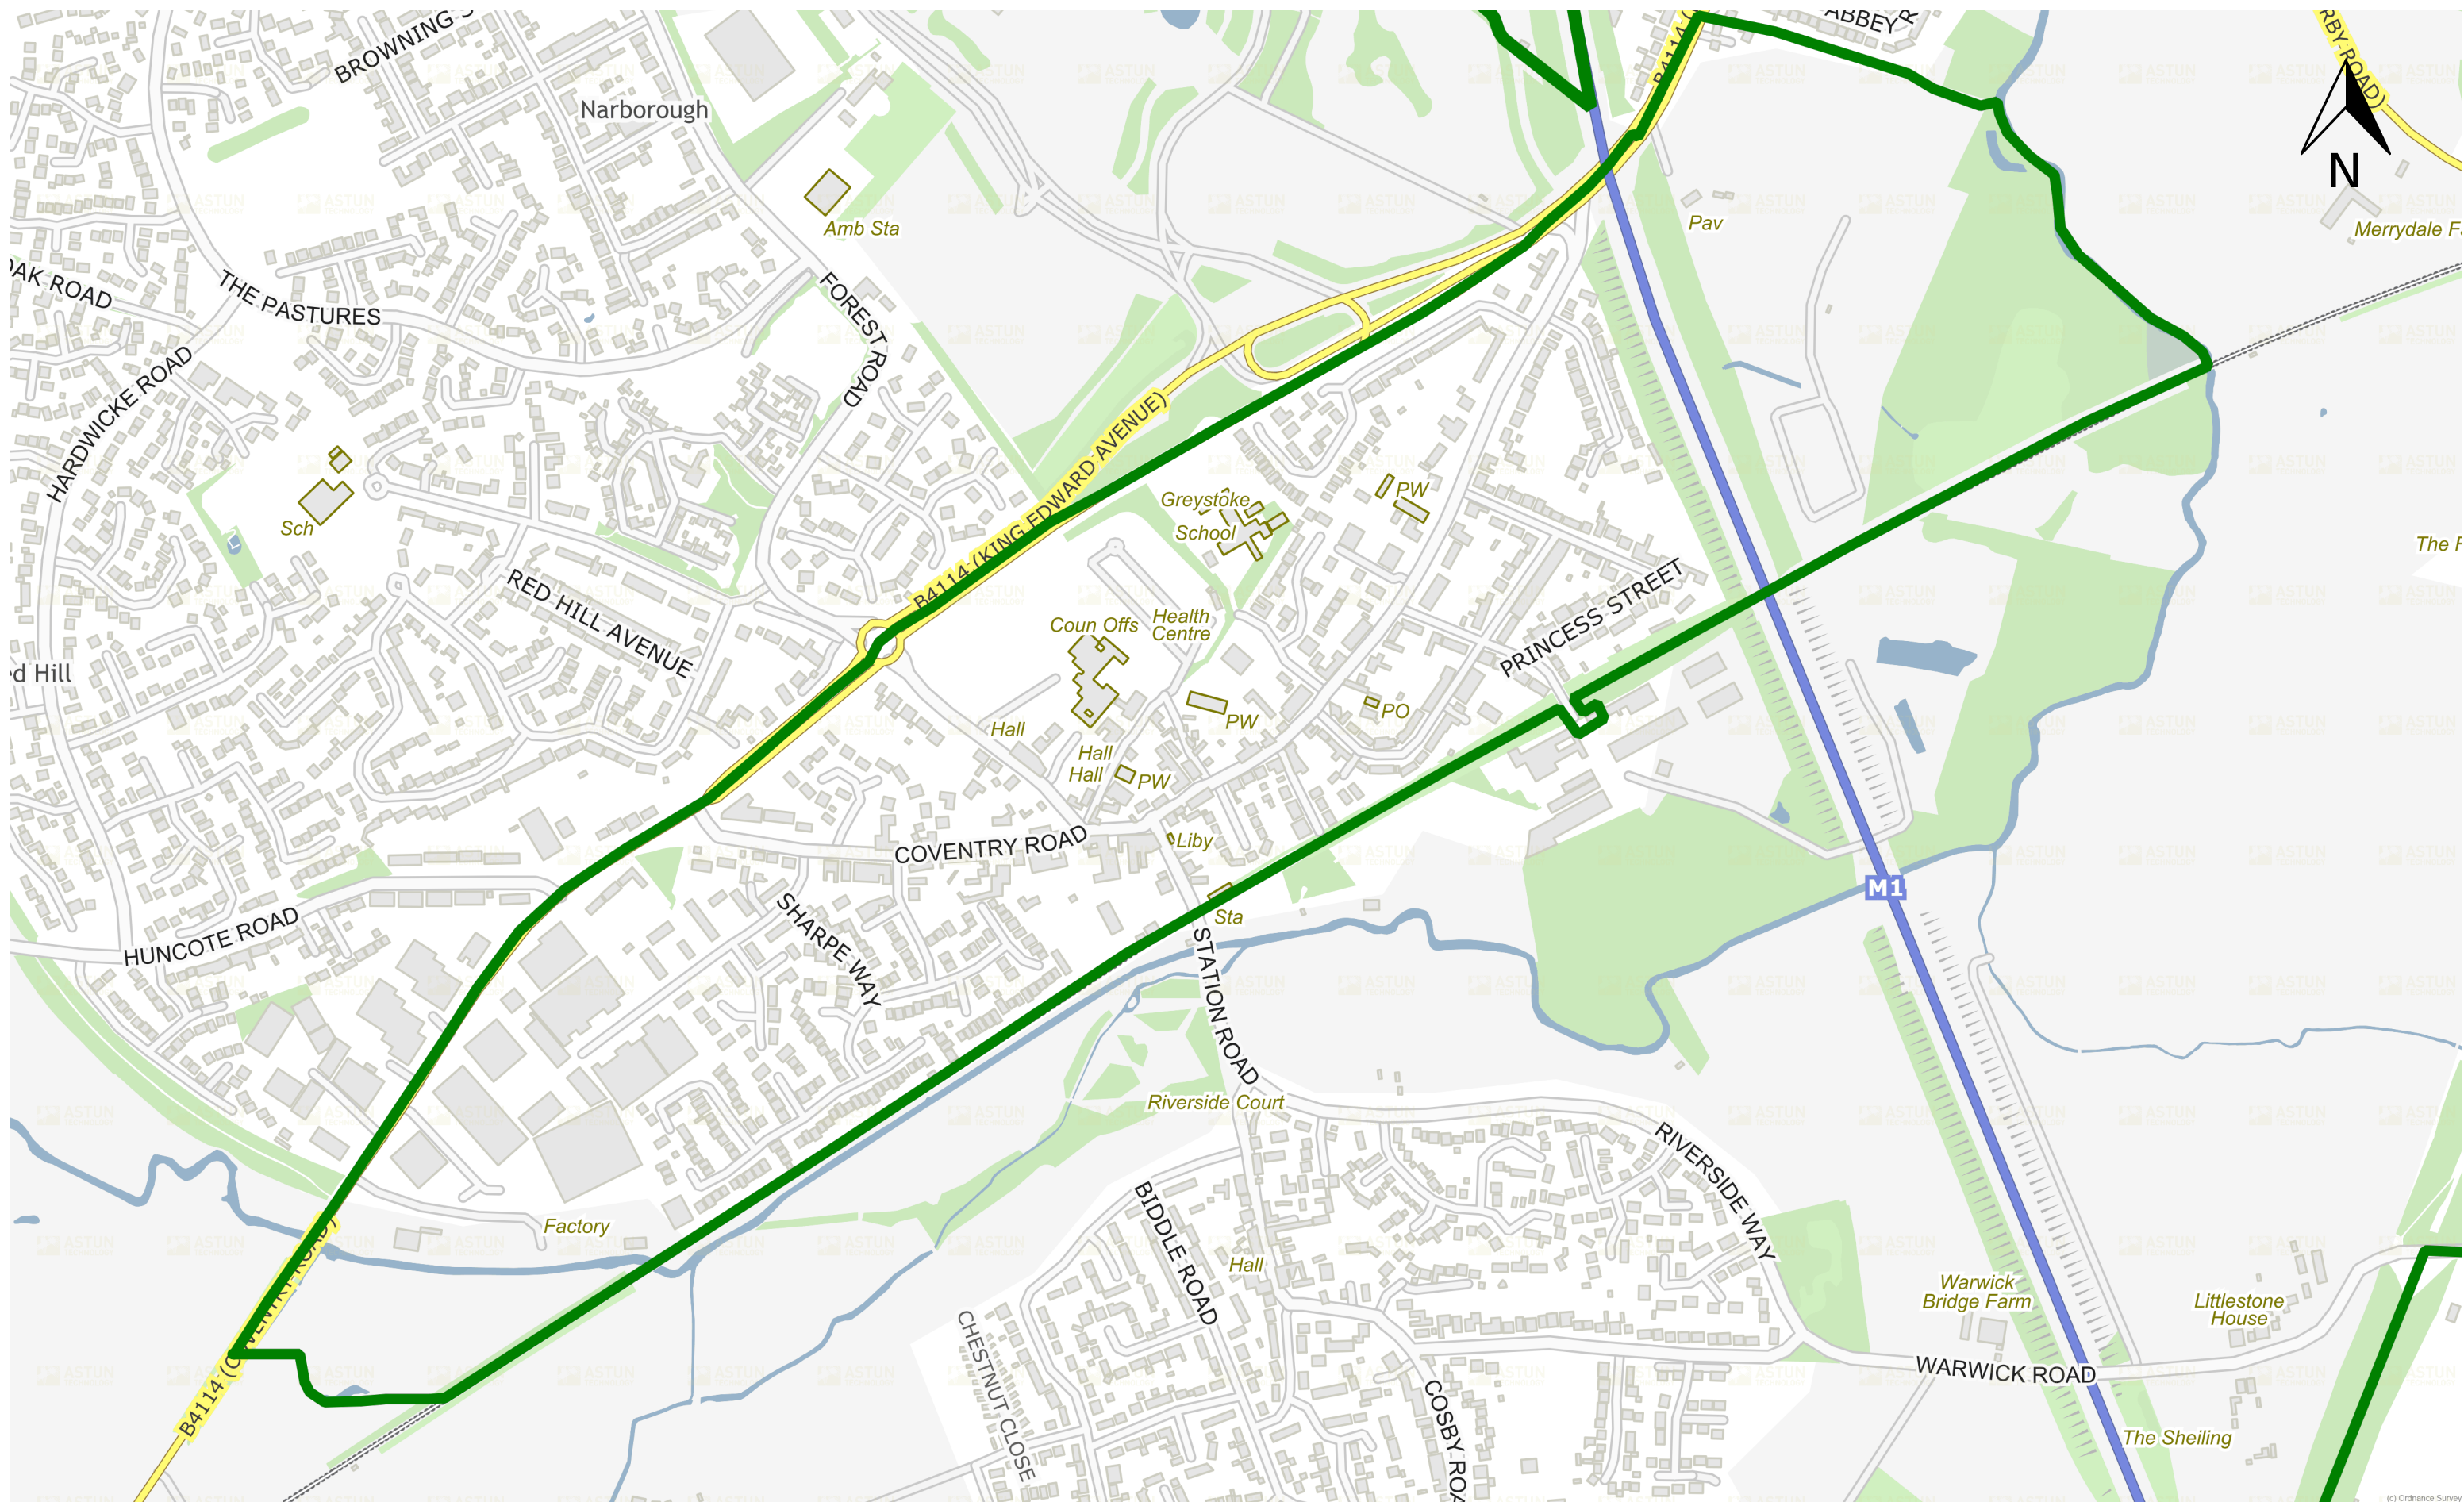

Polling District Map: AB

© Crown copyright and database rights 2023 Ordnance Survey 100018176

- i) You are granted a non-exclusive, royalty free, revocable licence solely to view the Licensed Data for non-commercial purposes for the period during which Blaby District Council makes it available;
- ii) you are not permitted to copy, sub-license, distribute, sell or otherwise make available the Licensed Data to third parties in any form; and
- iii) third party rights to enforce the terms of this licence shall be reserved to Ordnance Survey